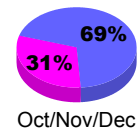

YTD Status Quo Clubs 2010-2011

Status Quo Clubs Compared to Status Quo Members

Gender Comparison 2010-2011

Jul/Aug/Sep

Oct/Nov/Dec

Jan/Feb/Mar

Apr/May/Jun

Male