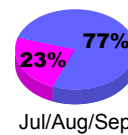

Gender Comparison 2010-2011

Jul/Aug/Sep