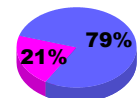

Oct/Nov/Dec