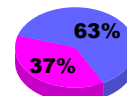

Gender Comparison 2010-2011

Jul/Aug/Sep