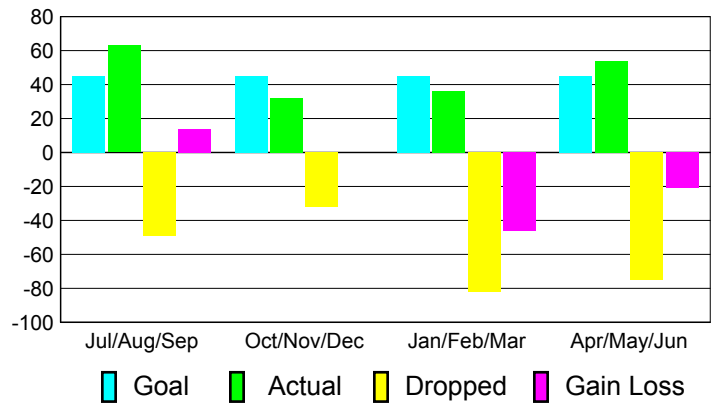

Membership Results 2010-2011

Goal, New, Dropped, Gain/Loss

Comparison of Membership Gain/Loss

Current Year Compared to the Previous Year