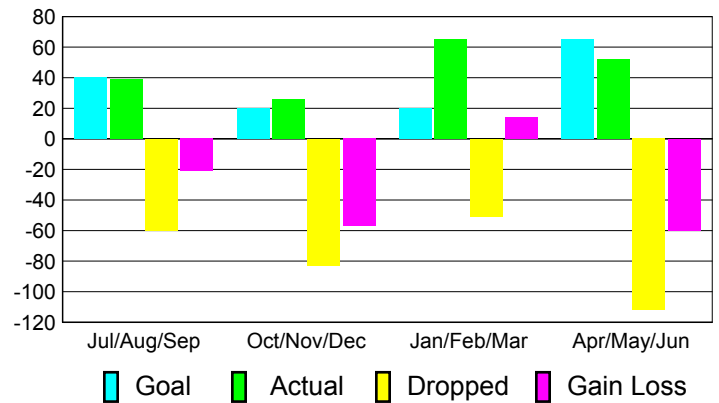

Membership Results 2010-2011

Goal, New, Dropped, Gain/Loss

Comparison of Membership Gain/Loss

Current Year Compared to the Previous Year