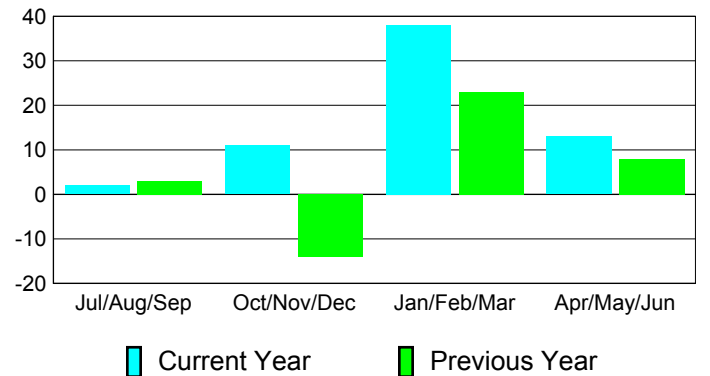

Gender Comparison 2010-2011

Jul/Aug/Sep

Oct/Nov/Dec

Jan/Feb/Mar

Apr/May/Jun

Male

Female