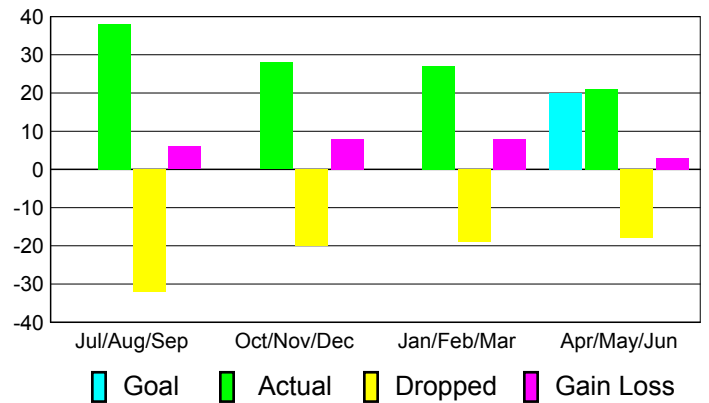

Membership Results 2010-2011

Goal, New, Dropped, Gain/Loss

Comparison of Membership Gain/Loss

Current Year Compared to the Previous Year