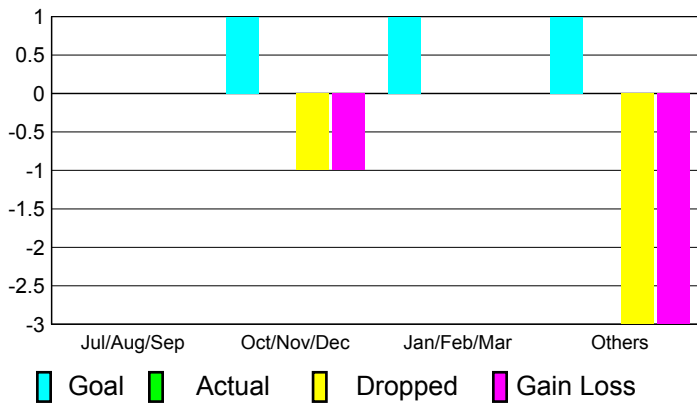

2010-2011 GMT Reports for District (or Undistricted) **District 4 L1**

GMT: **DANA M BIGGS**

Location: **CALIFORNIA**

GMT CA: **1**

CLUBS

**Club Results
2010-2011**

**Clubs
2009-2010**

Month	New Club Goal	Actual New Clubs	Actual Dropped Clubs	Gain/Loss of Clubs	Gain/Loss of Clubs
Jul/Aug/Sep	0	0	0	0	0
Oct/Nov/Dec	1	0	-1	-1	0
Jan/Feb/Mar	1	0	0	0	2
Apr/May/June	1	0	-3	-3	1
Totals	3	0	-4	-4	3

Club Results 2010-2011

Goal, New, Dropped, Gain/Loss

Comparison of Club Gain/Loss

Current Year Compared to the Previous Year