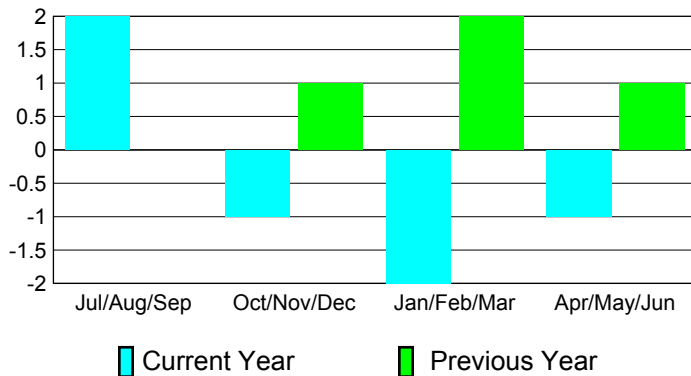

2010-2011 GMT Reports for District (or Undistricted) **District 46 NEVADA**

GMT: **DANA M BIGGS**

Location: **NEVADA**

GMT CA: **1**

CLUBS

Club Results
2010-2011

Clubs
2009-2010

Month	New Club Goal	Actual New Clubs	Actual Dropped Clubs	Gain/Loss of Clubs	Gain/Loss of Clubs
Jul/Aug/Sep	1	2	0	2	0
Oct/Nov/Dec	1	0	-1	-1	1
Jan/Feb/Mar	0	0	-2	-2	2
Apr/May/June	1	0	-1	-1	1
Totals	3	2	-4	-2	4

Club Results 2010-2011

Goal, New, Dropped, Gain/Loss

Comparison of Club Gain/Loss

Current Year Compared to the Previous Year

YTD Status Quo Clubs 2010-2011

Status Quo Clubs Compared to Status Quo Members

MEMBERSHIP

Membership Results
2010-2011

Membership
2009-2010

Month	Net Memb Goal	Actual New Memb	Actual Dropped Memb	Gain/Loss of Memb	Gain/Loss of Memb
Jul/Aug/Sep	-2	88	-111	-23	-42
Oct/Nov/Dec	40	64	-108	-44	31
Jan/Feb/Mar	15	67	-105	-38	59
Apr/May/June	29	39	-122	-83	93
Totals	82	258	-446	-188	141

Membership Results 2010-2011

Goal, New, Dropped, Gain/Loss

Comparison of Membership Gain/Loss

Current Year Compared to the Previous Year

Gender Comparison 2010-2011

Jul/Aug/Sep

Oct/Nov/Dec

Jan/Feb/Mar

Apr/May/June

Male

Female