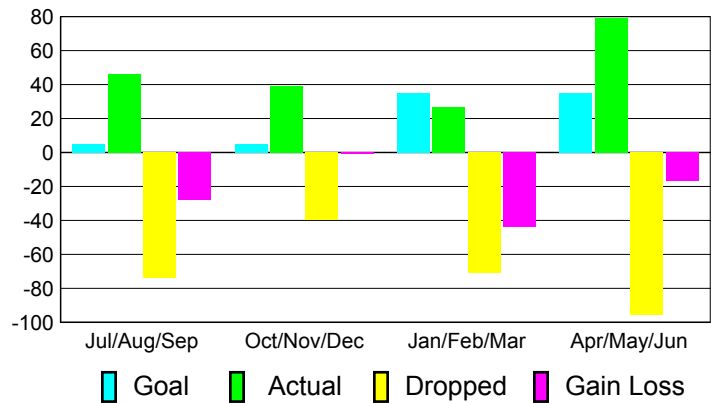

Membership Results 2010-2011

Goal, New, Dropped, Gain/Loss

Comparison of Membership Gain/Loss

Current Year Compared to the Previous Year