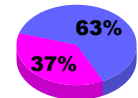

Apr/May/June

Male

Female