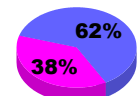

Oct/Nov/Dec