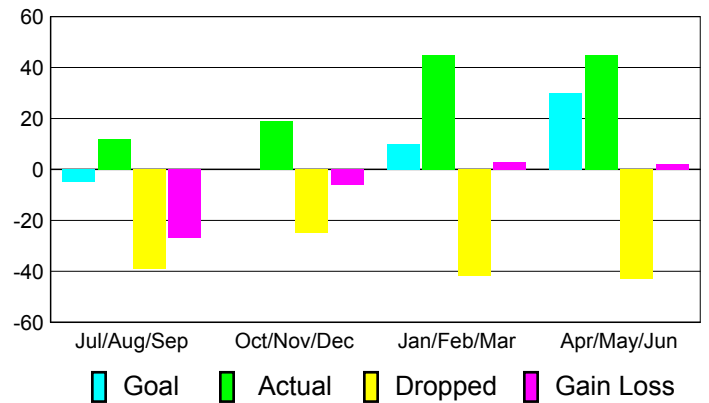

Membership Results 2010-2011

Goal, New, Dropped, Gain/Loss

Comparison of Membership Gain/Loss

Current Year Compared to the Previous Year