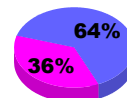

Gender Comparison 2010-2011

Jul/Aug/Sep