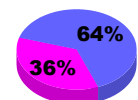

Oct/Nov/Dec