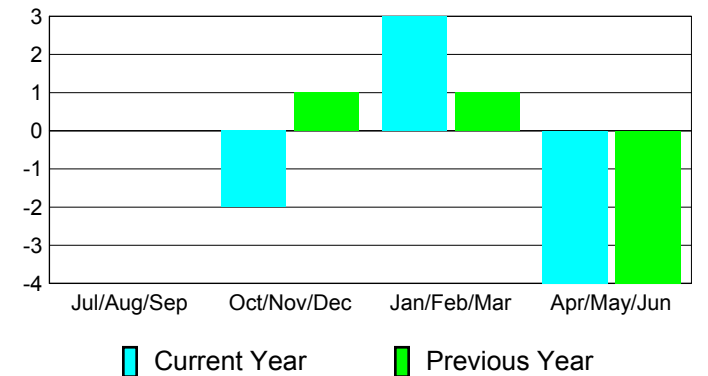

Gender Comparison 2010-2011

Jul/Aug/Sep

Oct/Nov/Dec

Jan/Feb/Mar

Apr/May/Jun

Male

Female