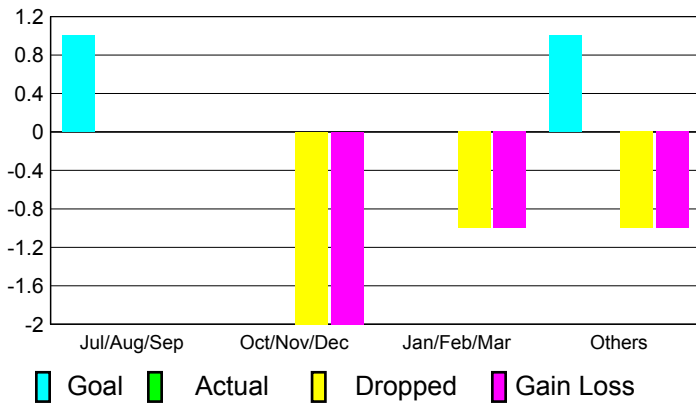

2010-2011 GMT Reports for District (or Undistricted) District 4 C4

GMT: **DANA M BIGGS**

Location: **CALIFORNIA**

GMT CA: **1**

CLUBS

Club Results
2010-2011

Clubs
2009-2010

Month	New Club Goal	Actual New Clubs	Actual Dropped Clubs	Gain/Loss of Clubs	Gain/Loss of Clubs
Jul/Aug/Sep	1	0	0	0	0
Oct/Nov/Dec	0	0	-2	-2	0
Jan/Feb/Mar	0	0	-1	-1	0
Apr/May/June	1	0	-1	-1	1
Totals	2	0	-4	-4	1

Club Results 2010-2011

Goal, New, Dropped, Gain/Loss

Comparison of Club Gain/Loss

Current Year Compared to the Previous Year