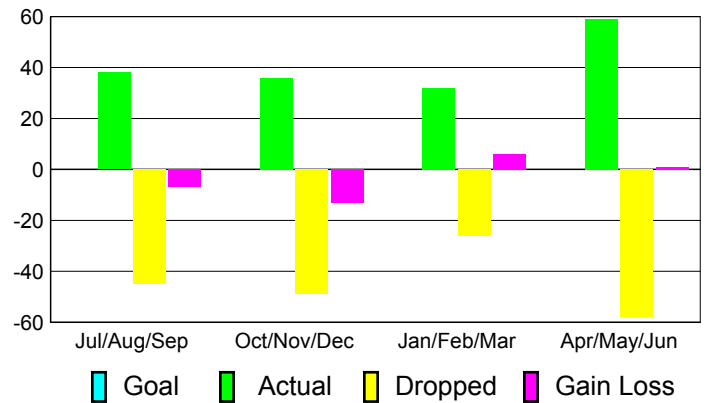

Membership Results 2010-2011

Goal, New, Dropped, Gain/Loss

Comparison of Membership Gain/Loss

Current Year Compared to the Previous Year