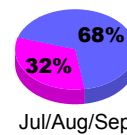

Gender Comparison 2010-2011

Jul/Aug/Sep