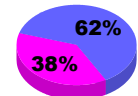

Apr/May/Jun

Male

Female

2010-2011 GMT Reports for District (or Undistricted) **District 37 N ALBERTA**

GMT: **DANA M BIGGS**

Location: **ALBERTA**

GMT CA: **1**

CLUBS