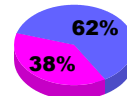

Jan/Feb/Mar