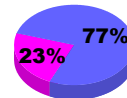

Jan/Feb/Mar