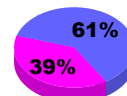

Gender Comparison 2010-2011

Jul/Aug/Sep