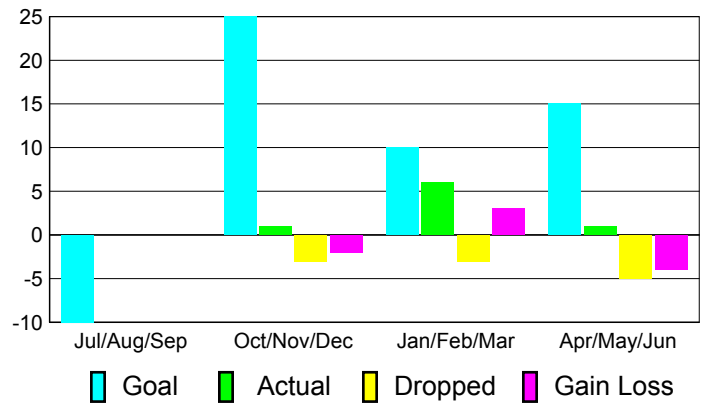

Membership Results 2010-2011

Goal, New, Dropped, Gain/Loss

Comparison of Membership Gain/Loss

Current Year Compared to the Previous Year