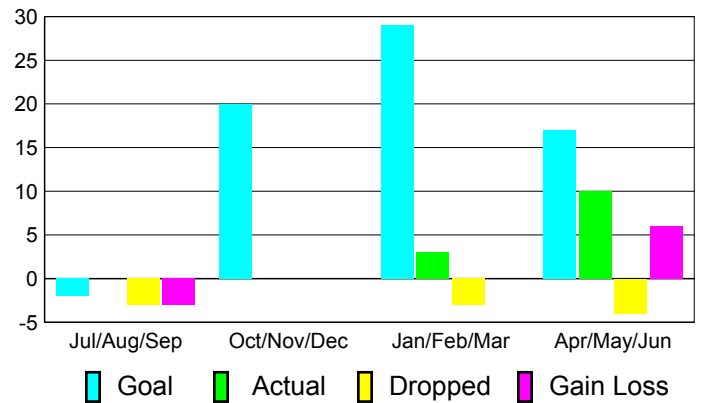

Membership Results 2010-2011

Goal, New, Dropped, Gain/Loss