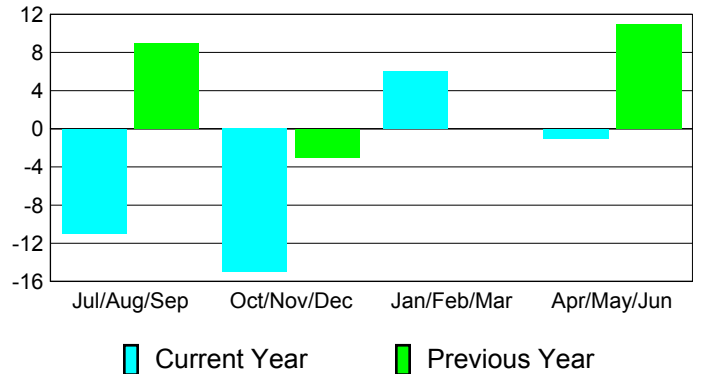

YTD Status Quo Clubs 2010-2011

Status Quo Clubs Compared to Status Quo Members

Gender Comparison 2010-2011

Jul/Aug/Sep

Oct/Nov/Dec

Jan/Feb/Mar

Apr/May/Jun

Male