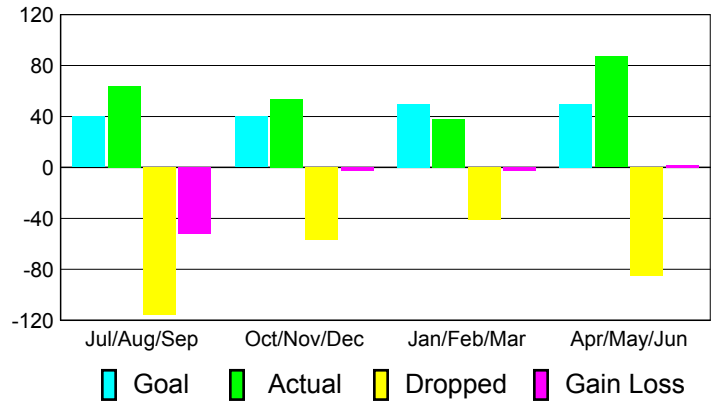

Membership Results 2010-2011

Goal, New, Dropped, Gain/Loss

Comparison of Membership Gain/Loss

Current Year Compared to the Previous Year