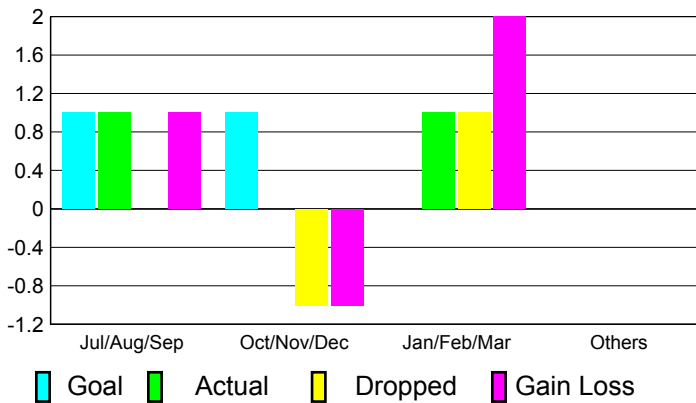

2010-2011 GMT Reports for District (or Undistricted) **District 4 C6**

GMT: **DANA M BIGGS**

Location: **CALIFORNIA**

GMT CA: **1**

CLUBS

**Club Results
2010-2011**

**Clubs
2009-2010**

Month	New Club Goal	Actual New Clubs	Actual Dropped Clubs	Gain/Loss of Clubs	Gain/Loss of Clubs
Jul/Aug/Sep	1	1	0	1	2
Oct/Nov/Dec	1	0	-1	-1	0
Jan/Feb/Mar	0	1	1	2	0
Apr/May/Jun	0	0	0	0	0
Totals	2	2	0	2	2

Club Results 2010-2011

Goal, New, Dropped, Gain/Loss

Comparison of Club Gain/Loss

Current Year Compared to the Previous Year