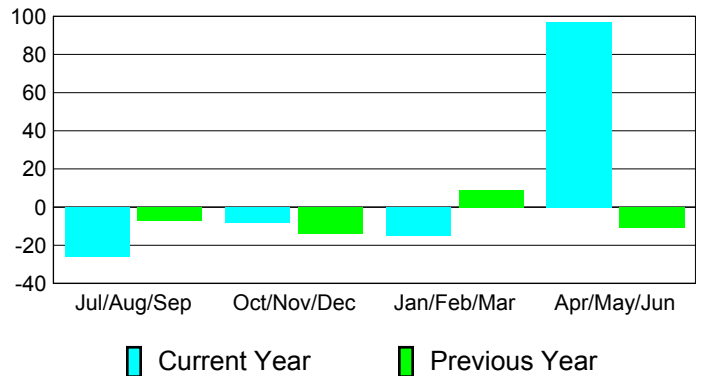

Gender Comparison 2010-2011

Jul/Aug/Sep

Oct/Nov/Dec

Jan/Feb/Mar

Apr/May/June

Male

Female