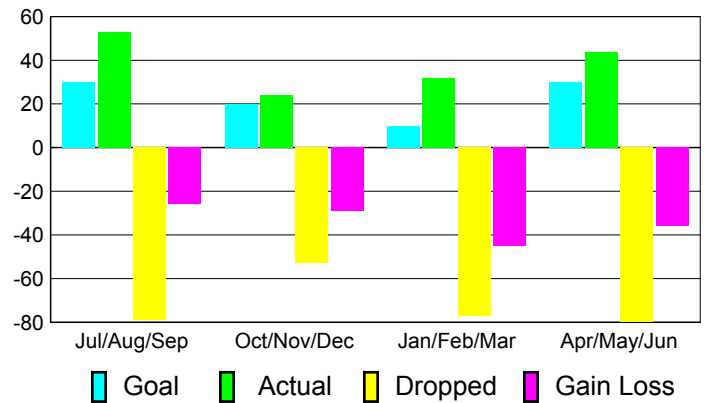

Membership Results 2010-2011

Goal, New, Dropped, Gain/Loss

Comparison of Membership Gain/Loss

Current Year Compared to the Previous Year