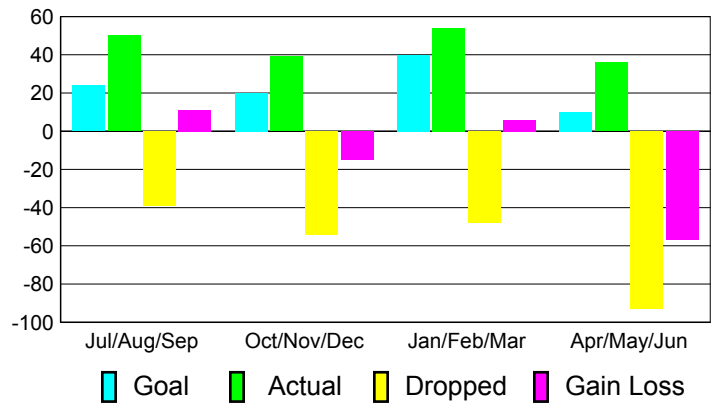

Membership Results 2010-2011

Goal, New, Dropped, Gain/Loss

Comparison of Membership Gain/Loss

Current Year Compared to the Previous Year