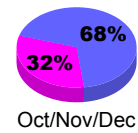

YTD Status Quo Clubs 2010-2011

Status Quo Clubs Compared to Status Quo Members

Gender Comparison 2010-2011

Jul/Aug/Sep

Oct/Nov/Dec

Jan/Feb/Mar

Apr/May/June

Male