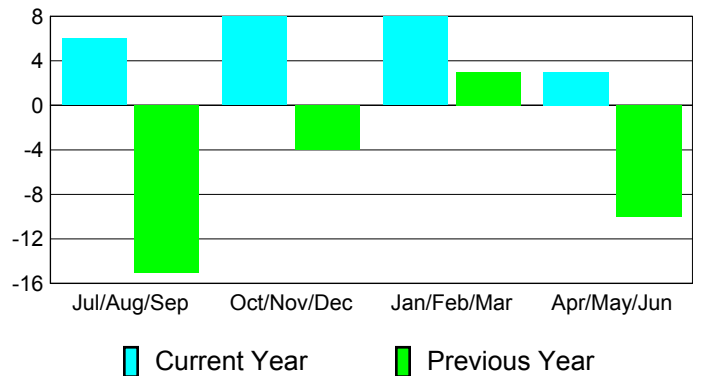

Gender Comparison 2010-2011

Jul/Aug/Sep

Oct/Nov/Dec

Jan/Feb/Mar

Apr/May/June

Male

Female