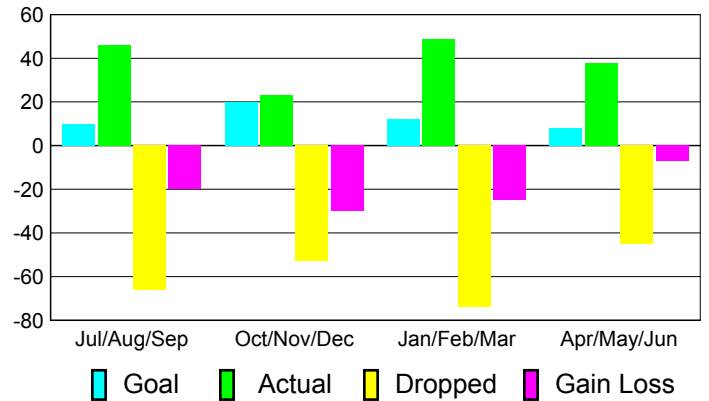

Membership Results 2010-2011

Goal, New, Dropped, Gain/Loss

Comparison of Membership Gain/Loss

Current Year Compared to the Previous Year