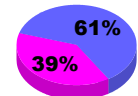

Apr/May/June

Male

Female