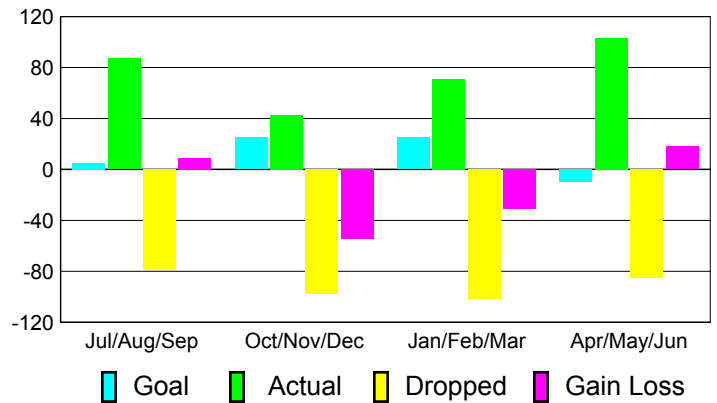

Membership Results 2010-2011

Goal, New, Dropped, Gain/Loss

Comparison of Membership Gain/Loss

Current Year Compared to the Previous Year