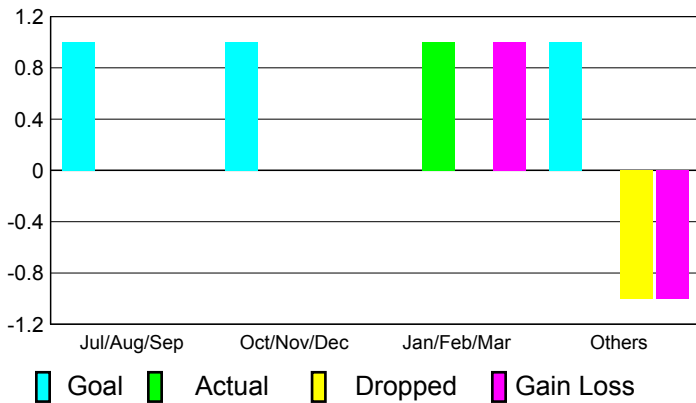

2010-2011 GMT Reports for District (or Undistricted) **District 36 G**

GMT: **DANA M BIGGS**

Location: **OREGON**

GMT CA: **1**

CLUBS

**Club Results
2010-2011**

**Clubs
2009-2010**

Month	New Club Goal	Actual New Clubs	Actual Dropped Clubs	Gain/Loss of Clubs	Gain/Loss of Clubs
Jul/Aug/Sep	1	0	0	0	0
Oct/Nov/Dec	1	0	0	0	0
Jan/Feb/Mar	0	1	0	1	2
Apr/May/Jun	1	0	-1	-1	2
Totals	3	1	-1	0	4

Club Results 2010-2011

Goal, New, Dropped, Gain/Loss

Comparison of Club Gain/Loss

Current Year Compared to the Previous Year