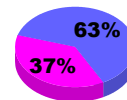

Jan/Feb/Mar