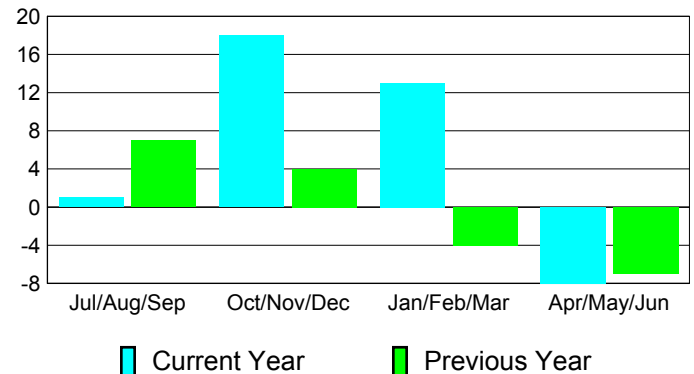

YTD Status Quo Clubs 2010-2011

Status Quo Clubs Compared to Status Quo Members

Gender Comparison 2010-2011

Jul/Aug/Sep

Oct/Nov/Dec

Jan/Feb/Mar

Apr/May/Jun

Male