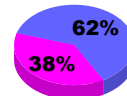

Jan/Feb/Mar