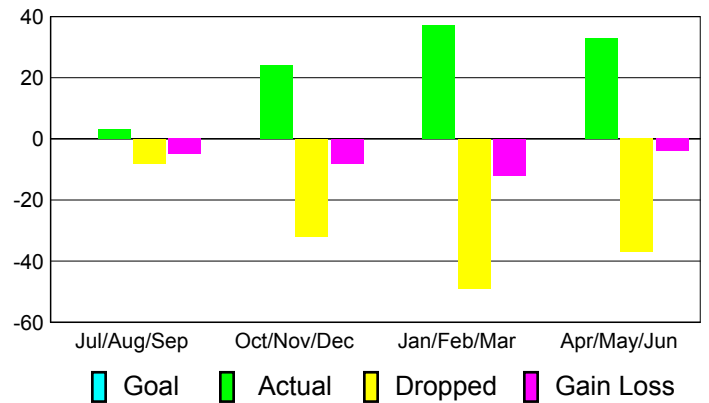

Membership Results 2010-2011

Goal, New, Dropped, Gain/Loss

Comparison of Membership Gain/Loss

Current Year Compared to the Previous Year