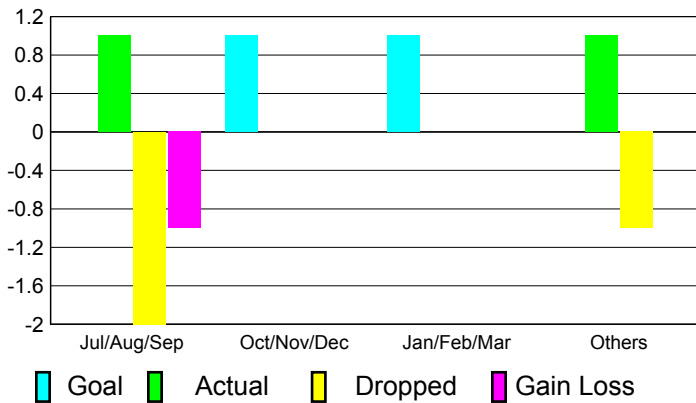

2010-2011 GMT Reports for District (or Undistricted) **District 49 A**

GMT: **DANA M BIGGS**

Location: **ALASKA**

GMT CA: **1**

CLUBS

**Club Results
2010-2011**

**Clubs
2009-2010**

Month	New Club Goal	Actual New Clubs	Actual Dropped Clubs	Gain/Loss of Clubs	Gain/Loss of Clubs
Jul/Aug/Sep	0	1	-2	-1	0
Oct/Nov/Dec	1	0	0	0	1
Jan/Feb/Mar	1	0	0	0	0
Apr/May/June	0	1	-1	0	0
Totals	2	2	-3	-1	1

Club Results 2010-2011

Goal, New, Dropped, Gain/Loss

Comparison of Club Gain/Loss

Current Year Compared to the Previous Year