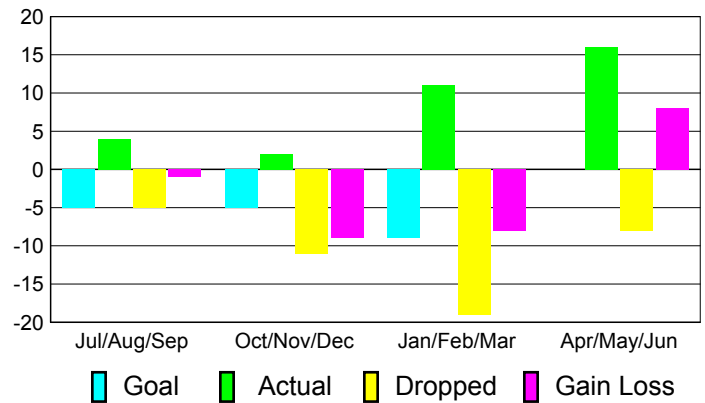

Membership Results 2010-2011

Goal, New, Dropped, Gain/Loss

Comparison of Membership Gain/Loss

Current Year Compared to the Previous Year