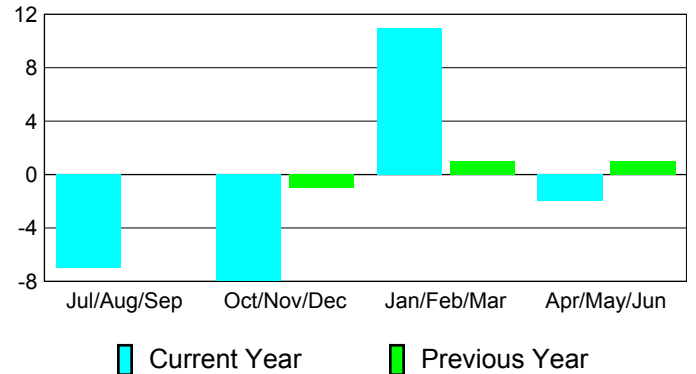

YTD Status Quo Clubs 2010-2011

Status Quo Clubs Compared to Status Quo Members

Gender Comparison 2010-2011

Jul/Aug/Sep

Oct/Nov/Dec

Jan/Feb/Mar

Apr/May/June

Male