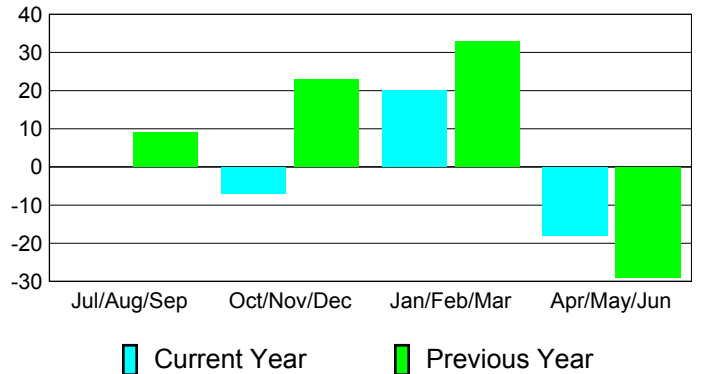

YTD Status Quo Clubs 2010-2011

Status Quo Clubs Compared to Status Quo Members

Gender Comparison 2010-2011

Jul/Aug/Sep

Oct/Nov/Dec

Jan/Feb/Mar

Apr/May/June

Male