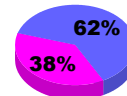

Jan/Feb/Mar