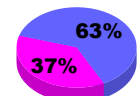

Oct/Nov/Dec