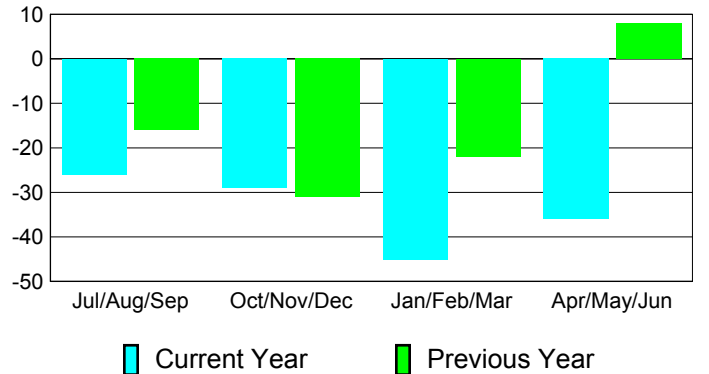

Gender Comparison 2010-2011

Jul/Aug/Sep

Oct/Nov/Dec

Jan/Feb/Mar

Apr/May/June

Male

Female