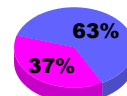

Gender Comparison 2010-2011

Jul/Aug/Sep