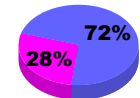

Apr/May/June

Male

Female