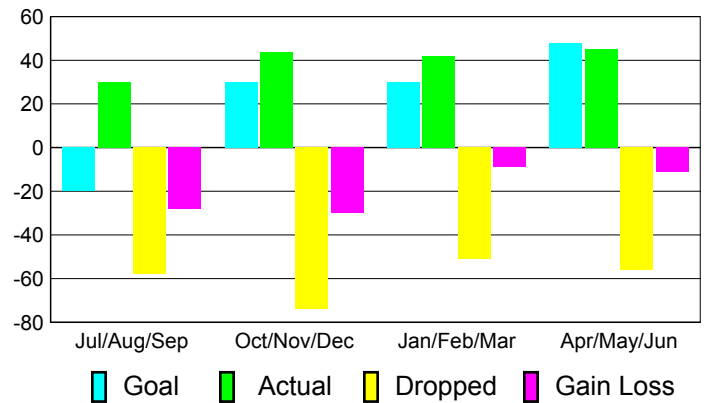

Membership Results 2010-2011

Goal, New, Dropped, Gain/Loss

Comparison of Membership Gain/Loss

Current Year Compared to the Previous Year