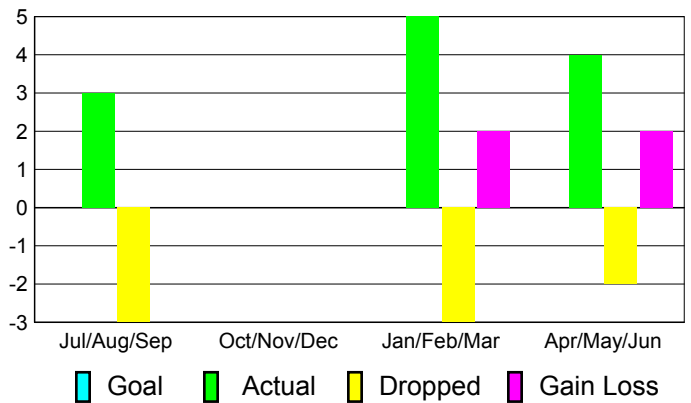

Membership Results 2010-2011

Goal, New, Dropped, Gain/Loss

Comparison of Membership Gain/Loss

Current Year Compared to the Previous Year