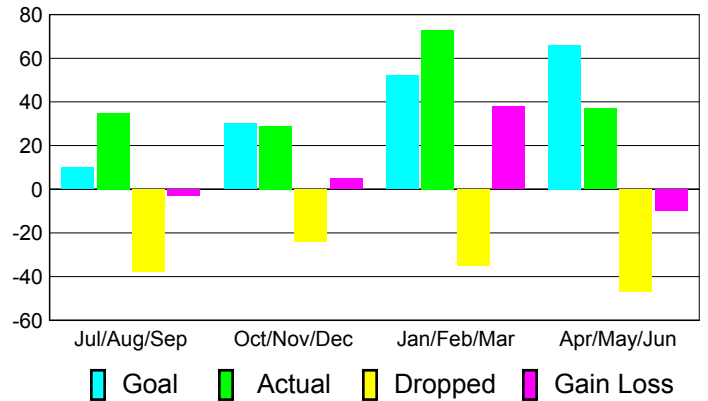

Membership Results 2010-2011

Goal, New, Dropped, Gain/Loss

Comparison of Membership Gain/Loss

Current Year Compared to the Previous Year