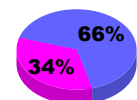

Oct/Nov/Dec