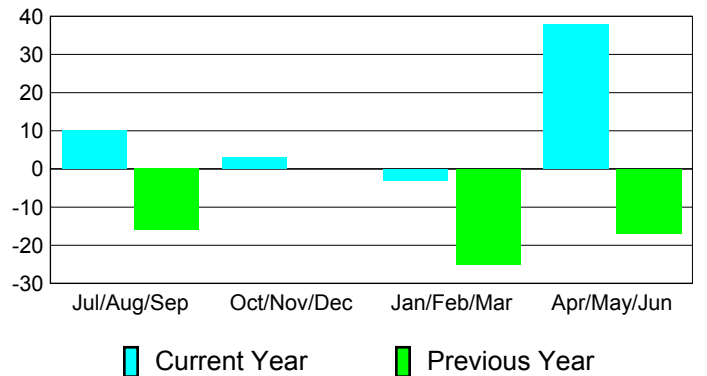

Gender Comparison 2010-2011

Jul/Aug/Sep

Oct/Nov/Dec

Jan/Feb/Mar

Apr/May/Jun

Male

Female