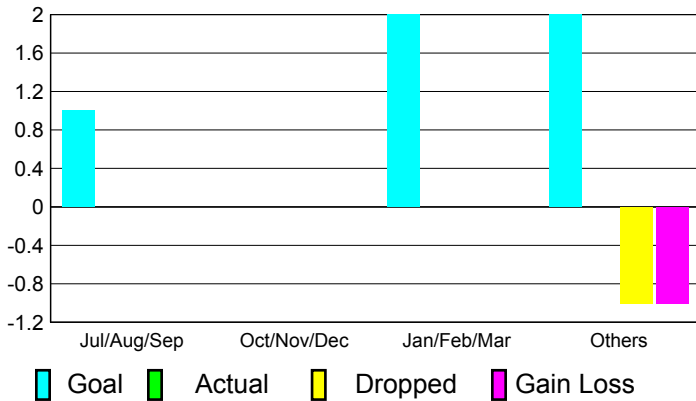

2010-2011 GMT Reports for District (or Undistricted) **District 4 C2**

GMT: **DANA M BIGGS**

Location: **CALIFORNIA**

GMT CA: **1**

CLUBS

**Club Results
2010-2011**

**Clubs
2009-2010**

Month	New Club Goal	Actual New Clubs	Actual Dropped Clubs	Gain/Loss of Clubs	Gain/Loss of Clubs
Jul/Aug/Sep	1	0	0	0	2
Oct/Nov/Dec	0	0	0	0	0
Jan/Feb/Mar	2	0	0	0	1
Apr/May/June	2	0	-1	-1	0
Totals	5	0	-1	-1	3

Club Results 2010-2011

Goal, New, Dropped, Gain/Loss

Comparison of Club Gain/Loss

Current Year Compared to the Previous Year