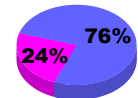

Apr/May/Jun

Male

Female