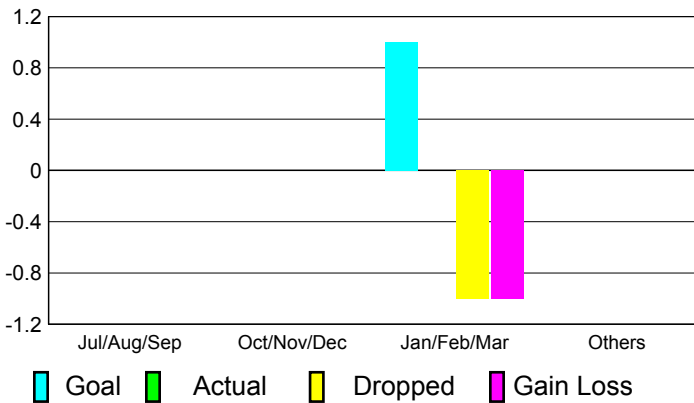

2010-2011 GMT Reports for District (or Undistricted) **District 19 E BRITISH**

GMT: **DANA M BIGGS**

Location: **BRITISH COLUMBIA**

GMT CA: **1**

CLUBS

**Club Results
2010-2011**

**Clubs
2009-2010**

Month	New Club Goal	Actual New Clubs	Actual Dropped Clubs	Gain/Loss of Clubs	Gain/Loss of Clubs
Jul/Aug/Sep	0	0	0	0	0
Oct/Nov/Dec	0	0	0	0	0
Jan/Feb/Mar	1	0	-1	-1	0
Apr/May/Jun	0	0	0	0	0
Totals	1	0	-1	-1	0

Club Results 2010-2011

Goal, New, Dropped, Gain/Loss

MEMBERSHIP

**Membership Results
2010-2011**

**Membership
2009-2010**

Month	Net Memb Goal	Actual New Memb	Actual Dropped Memb	Gain/Loss of Memb	Gain/Loss of Memb
Jul/Aug/Sep	-15	18	-16	2	6
Oct/Nov/Dec	5	11	-14	-3	3
Jan/Feb/Mar	10	23	-31	-8	-3
Apr/May/Jun	0	11	-17	-6	-3
Totals	0	63	-78	-15	3