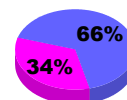

Gender Comparison 2010-2011

Jul/Aug/Sep