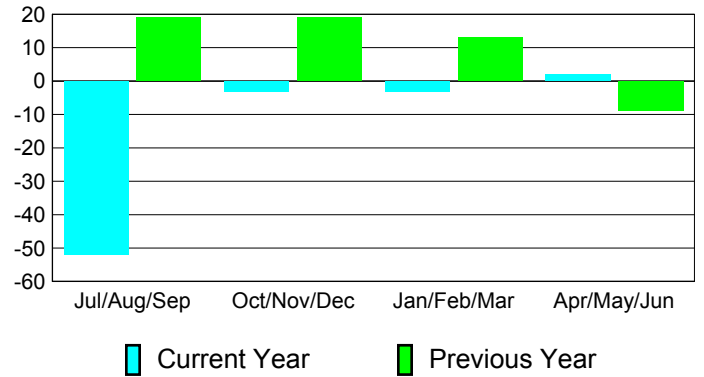

Gender Comparison 2010-2011

Jul/Aug/Sep

Oct/Nov/Dec

Jan/Feb/Mar

Apr/May/Jun

Male

Female