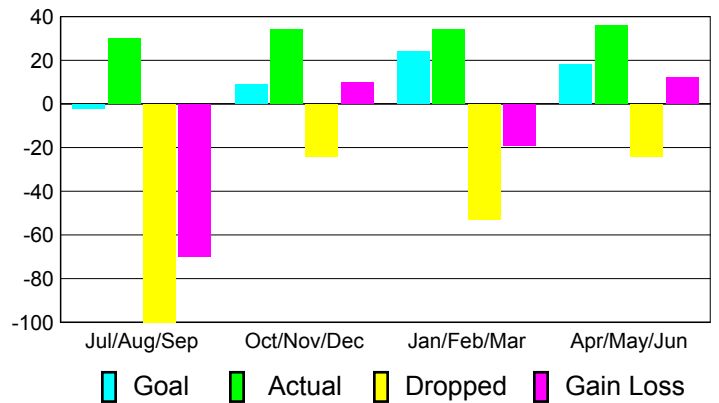

Membership Results 2010-2011

Goal, New, Dropped, Gain/Loss

Comparison of Membership Gain/Loss

Current Year Compared to the Previous Year