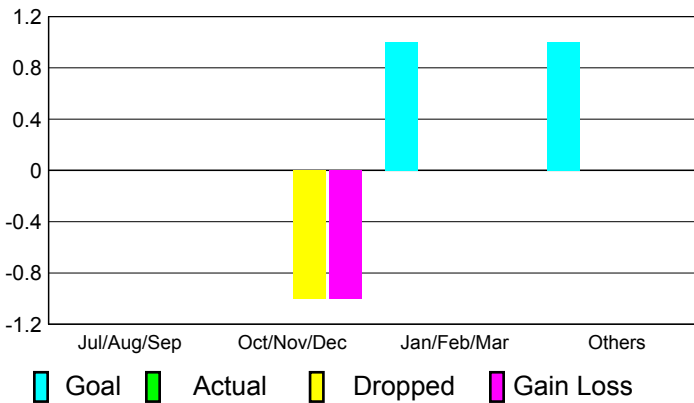

2010-2011 GMT Reports for District (or Undistricted) **District 4 A2**

GMT: **DANA M BIGGS**

Location: **CALIFORNIA**

GMT CA: **1**

CLUBS

**Club Results
2010-2011**

**Clubs
2009-2010**

Month	New Club Goal	Actual New Clubs	Actual Dropped Clubs	Gain/Loss of Clubs	Gain/Loss of Clubs
Jul/Aug/Sep	0	0	0	0	1
Oct/Nov/Dec	0	0	-1	-1	1
Jan/Feb/Mar	1	0	0	0	0
Apr/May/June	1	0	0	0	0
Totals	2	0	-1	-1	2

Club Results 2010-2011

Goal, New, Dropped, Gain/Loss

Comparison of Club Gain/Loss

Current Year Compared to the Previous Year