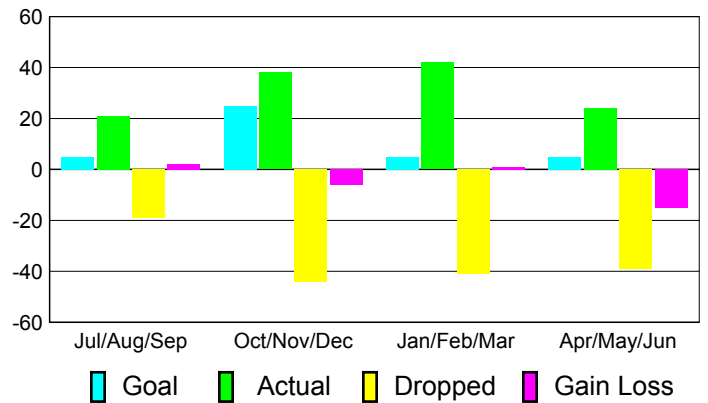

Membership Results 2010-2011

Goal, New, Dropped, Gain/Loss