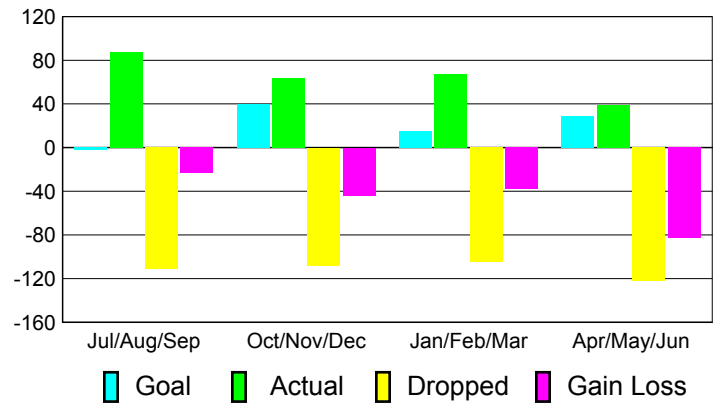

Membership Results 2010-2011

Goal, New, Dropped, Gain/Loss

Comparison of Membership Gain/Loss

Current Year Compared to the Previous Year