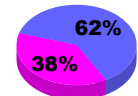

Apr/May/Jun

Male

Female