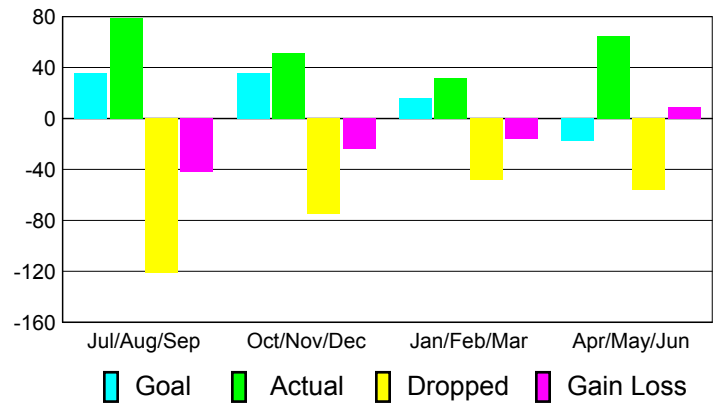

Membership Results 2010-2011

Goal, New, Dropped, Gain/Loss

Comparison of Membership Gain/Loss

Current Year Compared to the Previous Year