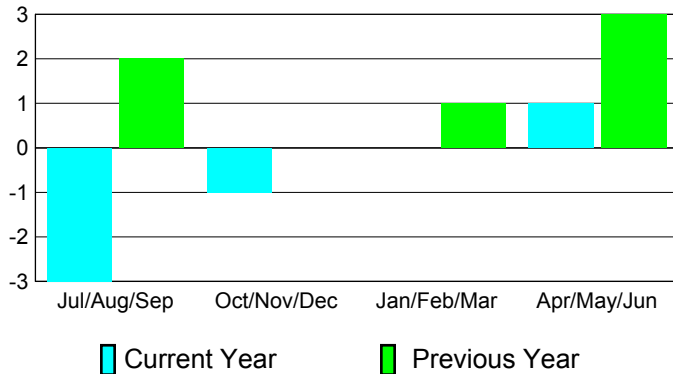

2010-2011 GMT Reports for District (or Undistricted) **District 4 L6**

GMT: **DANA M BIGGS**

Location: **CALIFORNIA**

GMT CA: **1**

CLUBS

**Club Results
2010-2011**

**Clubs
2009-2010**

Month	New Club Goal	Actual New Clubs	Actual Dropped Clubs	Gain/Loss of Clubs	Gain/Loss of Clubs
Jul/Aug/Sep	0	0	-3	-3	2
Oct/Nov/Dec	0	0	-1	-1	0
Jan/Feb/Mar	0	0	0	0	1
Apr/May/Jun	0	2	-1	1	3
Totals	0	2	-5	-3	6

Club Results 2010-2011

Goal, New, Dropped, Gain/Loss

Comparison of Club Gain/Loss

Current Year Compared to the Previous Year

YTD Status Quo Clubs 2010-2011

Status Quo Clubs Compared to Status Quo Members

MEMBERSHIP

**Membership Results
2010-2011**

**Membership
2009-2010**

Month	Net Memb Goal	Actual New Memb	Actual Dropped Memb	Gain/Loss of Memb	Gain/Loss of Memb
Jul/Aug/Sep	0	68	-154	-86	48
Oct/Nov/Dec	0	48	-126	-78	14
Jan/Feb/Mar	0	57	-64	-7	22
Apr/May/Jun	0	110	-133	-23	71
Totals	0	283	-477	-194	155

Membership Results 2010-2011

Goal, New, Dropped, Gain/Loss

Comparison of Membership Gain/Loss

Current Year Compared to the Previous Year

Gender Comparison 2010-2011

Jul/Aug/Sep

Oct/Nov/Dec

Jan/Feb/Mar

Apr/May/Jun

Male

Female