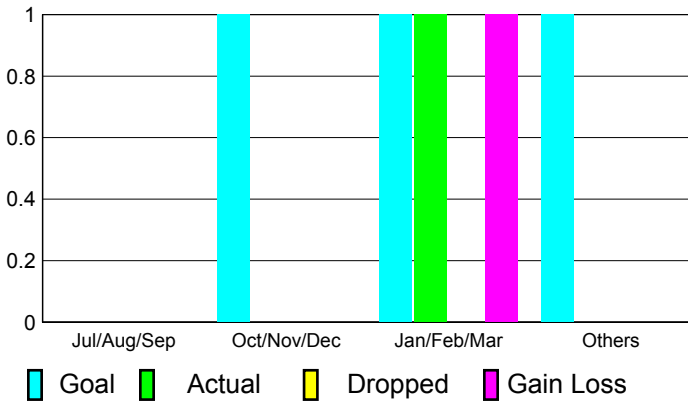

2010-2011 GMT Reports for District (or Undistricted) **District 4 A3**

GMT: **DANA M BIGGS**

Location: **CALIFORNIA**

GMT CA: **1**

CLUBS

**Club Results
2010-2011**

**Clubs
2009-2010**

Month	New Club Goal	Actual New Clubs	Actual Dropped Clubs	Gain/Loss of Clubs	Gain/Loss of Clubs
Jul/Aug/Sep	0	0	0	0	0
Oct/Nov/Dec	1	0	0	0	0
Jan/Feb/Mar	1	1	0	1	0
Apr/May/Jun	1	0	0	0	0
Totals	3	1	0	1	0

Club Results 2010-2011

Goal, New, Dropped, Gain/Loss

Comparison of Club Gain/Loss

Current Year Compared to the Previous Year