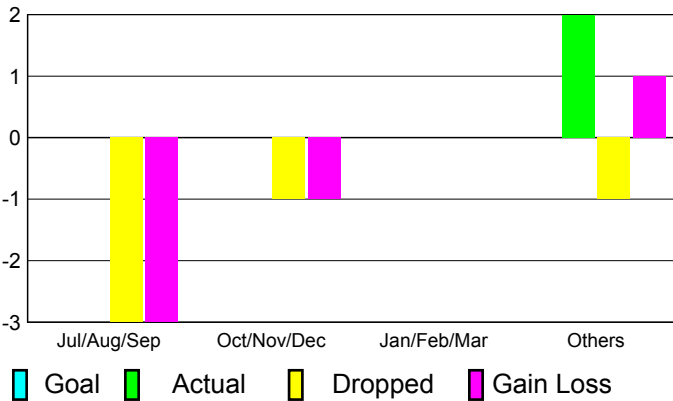

2010-2011 GMT Reports for District (or Undistricted) **District 4 L6**

GMT: **DANA M BIGGS**

Location: **CALIFORNIA**

GMT CA: **1**

CLUBS

**Club Results
2010-2011**

**Clubs
2009-2010**

Month	New Club Goal	Actual New Clubs	Actual Dropped Clubs	Gain/Loss of Clubs	Gain/Loss of Clubs
Jul/Aug/Sep	0	0	-3	-3	2
Oct/Nov/Dec	0	0	-1	-1	0
Jan/Feb/Mar	0	0	0	0	1
Apr/May/Jun	0	2	-1	1	3
Totals	0	2	-5	-3	6

Club Results 2010-2011

Goal, New, Dropped, Gain/Loss

Comparison of Club Gain/Loss

Current Year Compared to the Previous Year