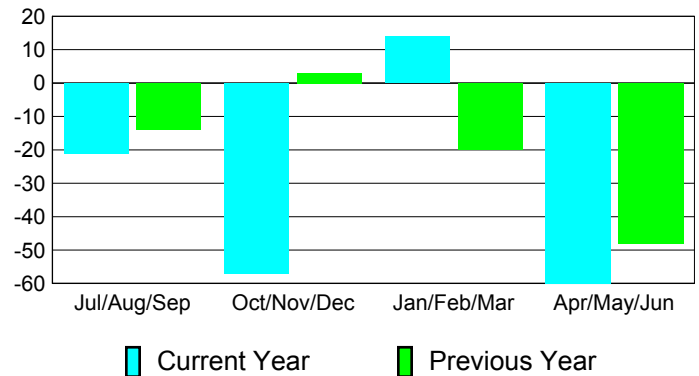

Gender Comparison 2010-2011

Jul/Aug/Sep

Oct/Nov/Dec

Jan/Feb/Mar

Apr/May/June

Male

Female