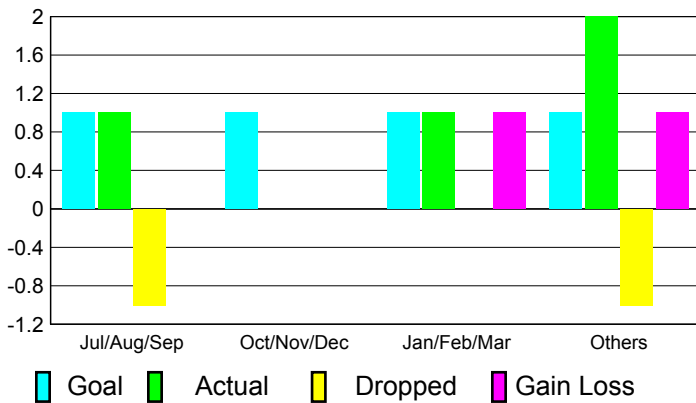

2010-2011 GMT Reports for District (or Undistricted) **District 4 A1**

GMT: **DANA M BIGGS**

Location: **CALIFORNIA**

GMT CA: **1**

CLUBS

**Club Results
2010-2011**

**Clubs
2009-2010**

Month	New Club Goal	Actual New Clubs	Actual Dropped Clubs	Gain/Loss of Clubs	Gain/Loss of Clubs
Jul/Aug/Sep	1	1	-1	0	0
Oct/Nov/Dec	1	0	0	0	0
Jan/Feb/Mar	1	1	0	1	0
Apr/May/Jun	1	2	-1	1	0
Totals	4	4	-2	2	0

Club Results 2010-2011

Goal, New, Dropped, Gain/Loss

Comparison of Club Gain/Loss

Current Year Compared to the Previous Year