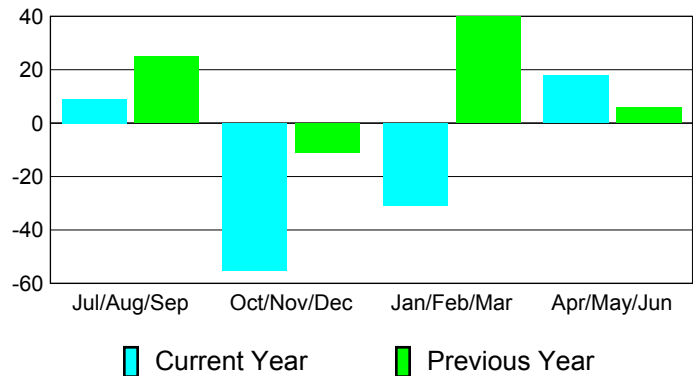

Gender Comparison 2010-2011

Jul/Aug/Sep

Oct/Nov/Dec

Jan/Feb/Mar

Apr/May/June

Male

Female