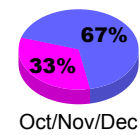

Oct/Nov/Dec