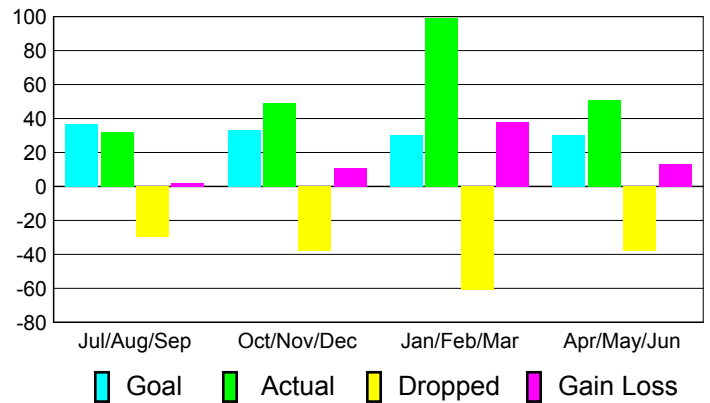

Membership Results 2010-2011

Goal, New, Dropped, Gain/Loss

Comparison of Membership Gain/Loss

Current Year Compared to the Previous Year