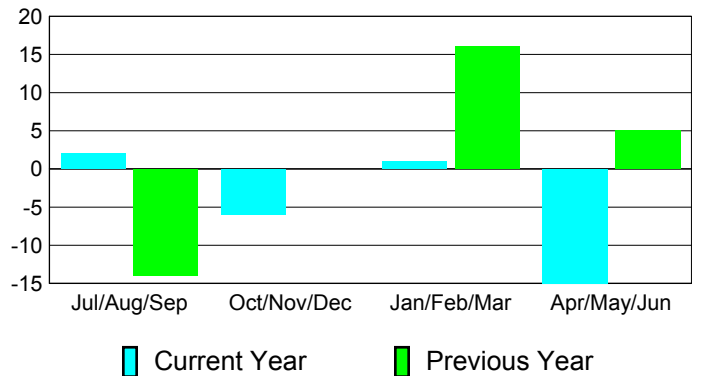

YTD Status Quo Clubs 2010-2011

Status Quo Clubs Compared to Status Quo Members

Gender Comparison 2010-2011

Jul/Aug/Sep

Oct/Nov/Dec

Jan/Feb/Mar

Apr/May/Jun

Male