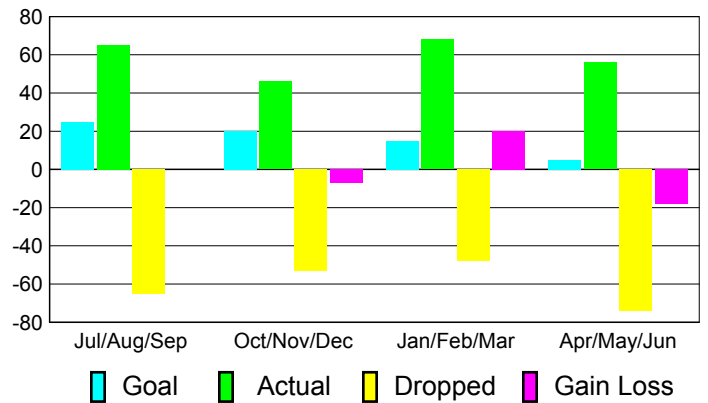

Membership Results 2010-2011

Goal, New, Dropped, Gain/Loss