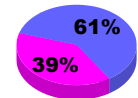

Apr/May/June

Male

Female