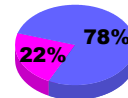

Jan/Feb/Mar