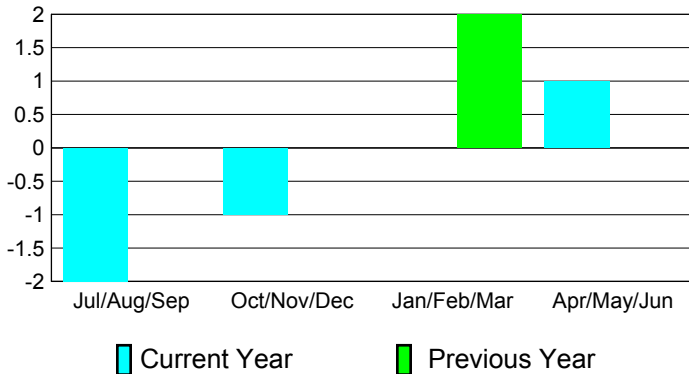

2010-2011 GMT Reports for District (or Undistricted) **District 4 L3**

GMT: **DANA M BIGGS**

Location: **CALIFORNIA**

GMT CA: **1**

CLUBS

Club Results
2010-2011

Clubs
2009-2010

Month	New Club Goal	Actual New Clubs	Actual Dropped Clubs	Gain/Loss of Clubs	Gain/Loss of Clubs
Jul/Aug/Sep	1	0	-2	-2	0
Oct/Nov/Dec	1	1	-2	-1	0
Jan/Feb/Mar	0	0	0	0	2
Apr/May/June	1	1	0	1	0
Totals	3	2	-4	-2	2

Club Results 2010-2011

Goal, New, Dropped, Gain/Loss

Comparison of Club Gain/Loss

Current Year Compared to the Previous Year

YTD Status Quo Clubs 2010-2011

Status Quo Clubs Compared to Status Quo Members

MEMBERSHIP

Membership Results
2010-2011

Membership
2009-2010

Month	Net Memb Goal	Actual New Memb	Actual Dropped Memb	Gain/Loss of Memb	Gain/Loss of Memb
Jul/Aug/Sep	36	79	-121	-42	-36
Oct/Nov/Dec	36	51	-75	-24	-35
Jan/Feb/Mar	16	32	-48	-16	39
Apr/May/June	-18	65	-56	9	-80
Totals	70	227	-300	-73	-112

Membership Results 2010-2011

Goal, New, Dropped, Gain/Loss

Comparison of Membership Gain/Loss

Current Year Compared to the Previous Year

Gender Comparison 2010-2011

Jul/Aug/Sep

Oct/Nov/Dec

Jan/Feb/Mar

Apr/May/June

Male

Female