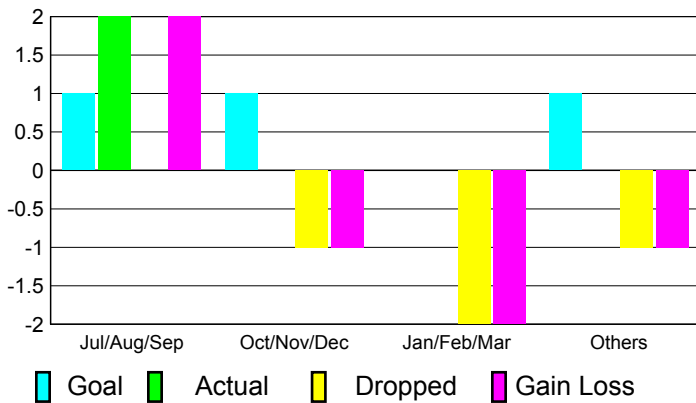

2010-2011 GMT Reports for District (or Undistricted) **District 46 NEVADA**

GMT: **DANA M BIGGS**

Location: **NEVADA**

GMT CA: **1**

CLUBS

Club Results
2010-2011

Clubs
2009-2010

Month	New Club Goal	Actual New Clubs	Actual Dropped Clubs	Gain/Loss of Clubs	Gain/Loss of Clubs
Jul/Aug/Sep	1	2	0	2	0
Oct/Nov/Dec	1	0	-1	-1	1
Jan/Feb/Mar	0	0	-2	-2	2
Apr/May/June	1	0	-1	-1	1
Totals	3	2	-4	-2	4

Club Results 2010-2011

Goal, New, Dropped, Gain/Loss

Comparison of Club Gain/Loss

Current Year Compared to the Previous Year