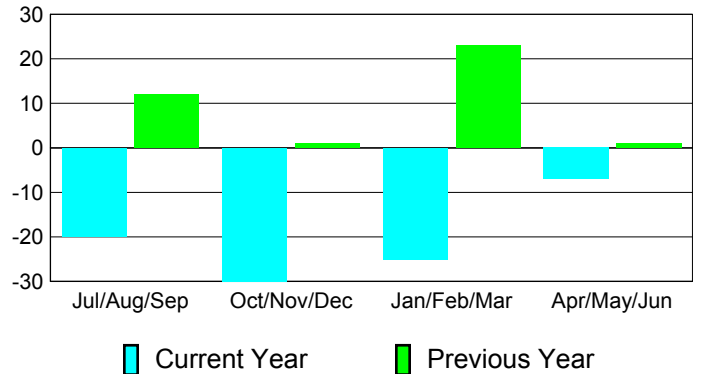

Gender Comparison 2010-2011

Jul/Aug/Sep

Oct/Nov/Dec

Jan/Feb/Mar

Apr/May/June

Male

Female