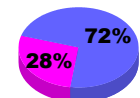

Oct/Nov/Dec