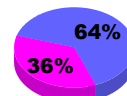

Gender Comparison 2010-2011

Jul/Aug/Sep