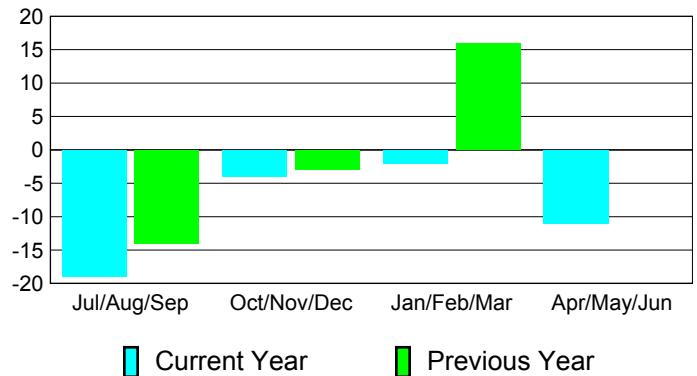

Gender Comparison 2010-2011

Jul/Aug/Sep

Oct/Nov/Dec

Jan/Feb/Mar

Apr/May/Jun

Male

Female