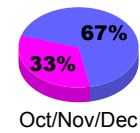

Oct/Nov/Dec