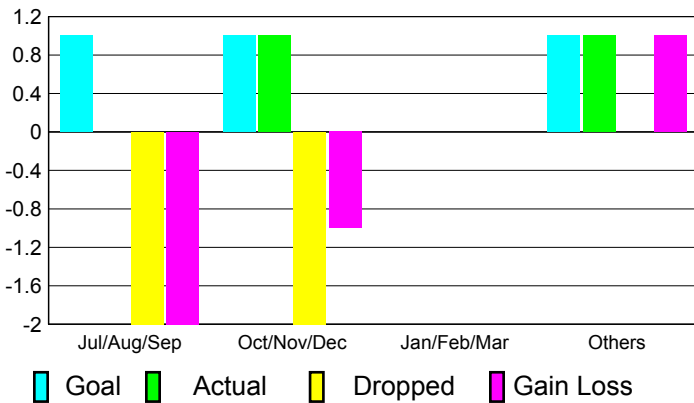

2010-2011 GMT Reports for District (or Undistricted) **District 4 L3**

GMT: **DANA M BIGGS**

Location: **CALIFORNIA**

GMT CA: **1**

CLUBS

Club Results
2010-2011

Clubs
2009-2010

Month	New Club Goal	Actual New Clubs	Actual Dropped Clubs	Gain/Loss of Clubs	Gain/Loss of Clubs
Jul/Aug/Sep	1	0	-2	-2	0
Oct/Nov/Dec	1	1	-2	-1	0
Jan/Feb/Mar	0	0	0	0	2
Apr/May/June	1	1	0	1	0
Totals	3	2	-4	-2	2

Club Results 2010-2011

Goal, New, Dropped, Gain/Loss

Comparison of Club Gain/Loss

Current Year Compared to the Previous Year