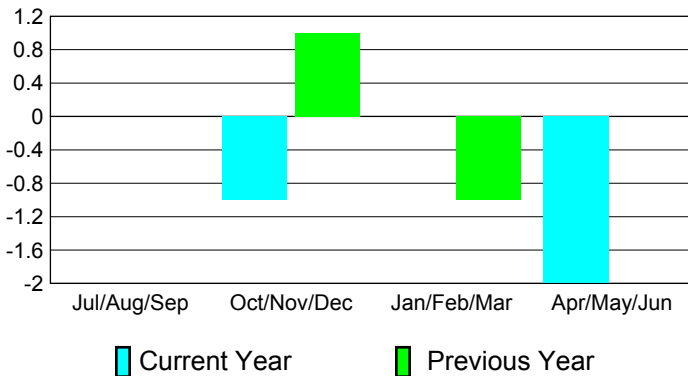

2010-2011 GMT Reports for District (or Undistricted) **District 36 O**

GMT: **DANA M BIGGS**

Location: **OREGON**

GMT CA: **1**

CLUBS

Club Results
2010-2011

Clubs
2009-2010

Month	New Club Goal	Actual New Clubs	Actual Dropped Clubs	Gain/Loss of Clubs	Gain/Loss of Clubs
Jul/Aug/Sep	2	0	0	0	0
Oct/Nov/Dec	1	0	-1	-1	1
Jan/Feb/Mar	1	1	-1	0	-1
Apr/May/June	2	0	-2	-2	0
Totals	6	1	-4	-3	0

Club Results 2010-2011

Goal, New, Dropped, Gain/Loss

Comparison of Club Gain/Loss

Current Year Compared to the Previous Year

YTD Status Quo Clubs 2010-2011

Status Quo Clubs Compared to Status Quo Members

MEMBERSHIP

Membership Results
2010-2011

Membership
2009-2010

Month	Net Memb Goal	Actual New Memb	Actual Dropped Memb	Gain/Loss of Memb	Gain/Loss of Memb
Jul/Aug/Sep	40	39	-60	-21	-14
Oct/Nov/Dec	20	26	-83	-57	3
Jan/Feb/Mar	20	65	-51	14	-20
Apr/May/June	65	52	-112	-60	-48
Totals	145	182	-306	-124	-79

Membership Results 2010-2011

Goal, New, Dropped, Gain/Loss

Comparison of Membership Gain/Loss

Current Year Compared to the Previous Year

Gender Comparison 2010-2011

Jul/Aug/Sep

Oct/Nov/Dec

Jan/Feb/Mar

Apr/May/June

Male

Female