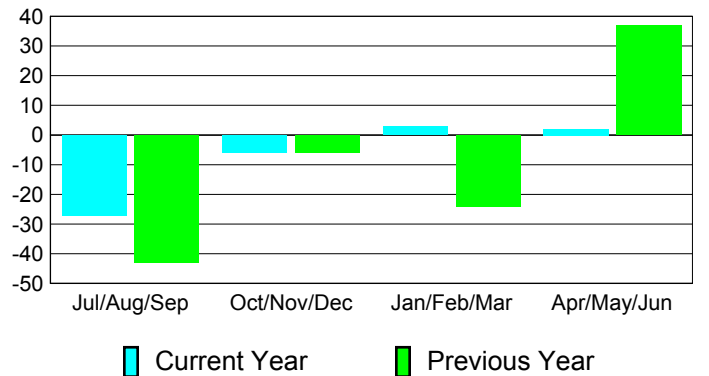

Gender Comparison 2010-2011

Jul/Aug/Sep

Oct/Nov/Dec

Jan/Feb/Mar

Apr/May/Jun

Male

Female