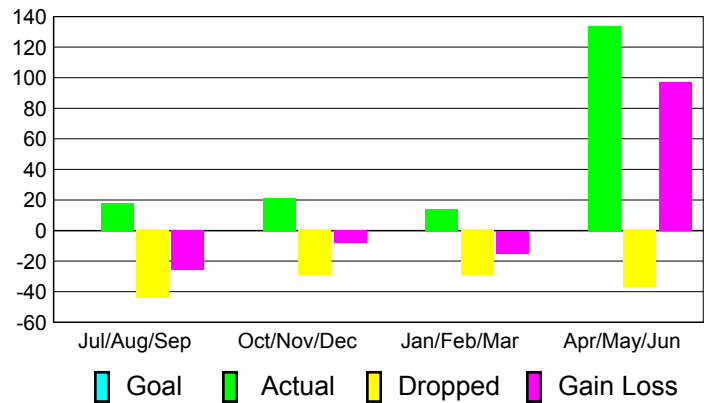

Membership Results 2010-2011

Goal, New, Dropped, Gain/Loss

Comparison of Membership Gain/Loss

Current Year Compared to the Previous Year