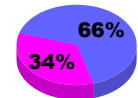

Apr/May/June

Male

Female