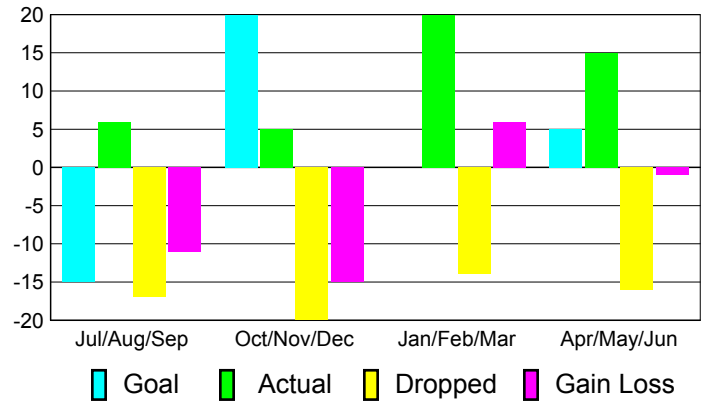

Membership Results 2010-2011

Goal, New, Dropped, Gain/Loss