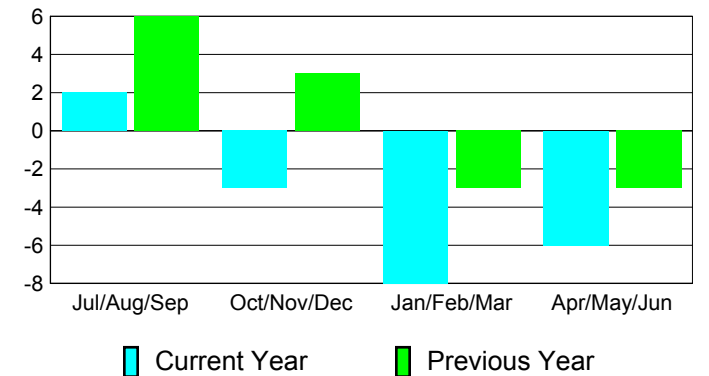

YTD Status Quo Clubs 2010-2011

Status Quo Clubs Compared to Status Quo Members

Gender Comparison 2010-2011

Jul/Aug/Sep

Oct/Nov/Dec

Jan/Feb/Mar

Apr/May/Jun

Male