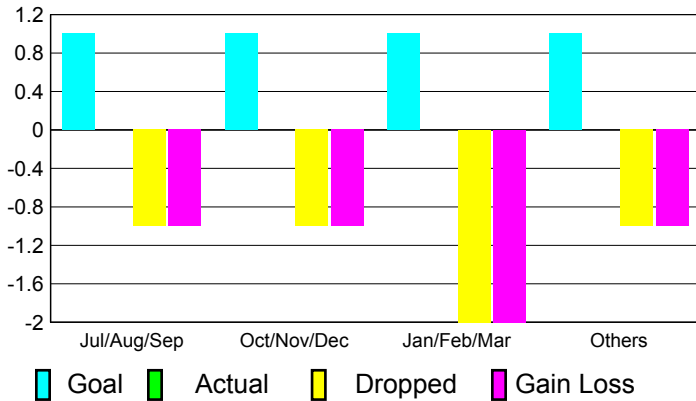

Club Results 2010-2011

Goal, New, Dropped, Gain/Loss

Comparison of Club Gain/Loss

Current Year Compared to the Previous Year

YTD Status Quo Clubs 2010-2011

Status Quo Clubs Compared to Status Quo Members

MEMBERSHIP