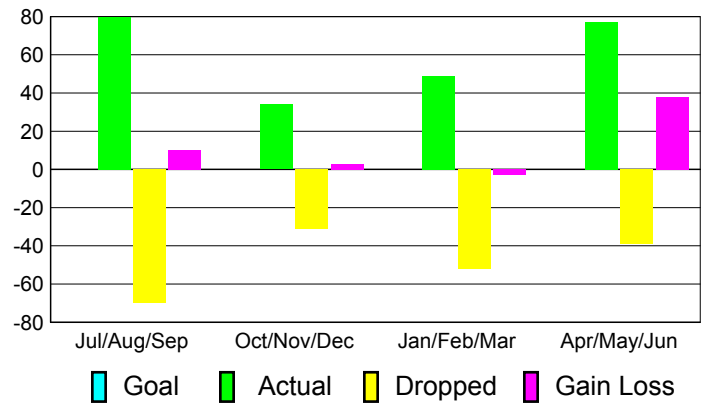

Membership Results 2010-2011

Goal, New, Dropped, Gain/Loss

Comparison of Membership Gain/Loss

Current Year Compared to the Previous Year