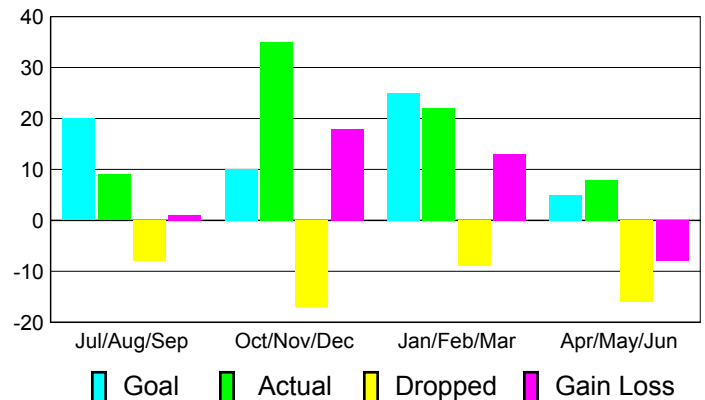

Membership Results 2010-2011

Goal, New, Dropped, Gain/Loss