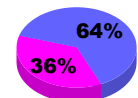

Oct/Nov/Dec