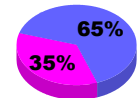

Apr/May/June

Male

Female