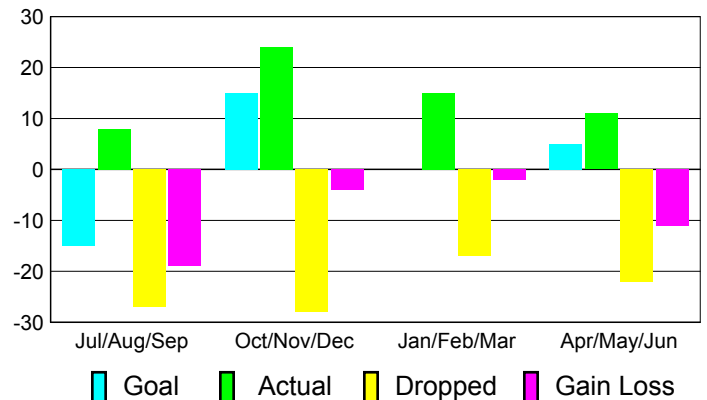

Membership Results 2010-2011

Goal, New, Dropped, Gain/Loss

Comparison of Membership Gain/Loss

Current Year Compared to the Previous Year