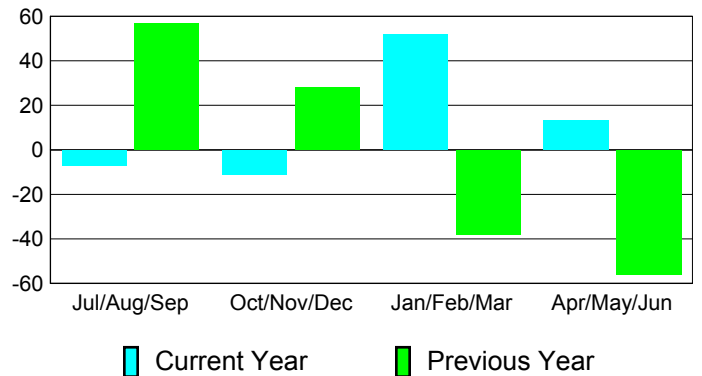

Gender Comparison 2010-2011

Jul/Aug/Sep

Oct/Nov/Dec

Jan/Feb/Mar

Apr/May/Jun

Male

Female