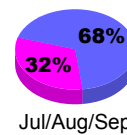

Gender Comparison 2010-2011

Jul/Aug/Sep