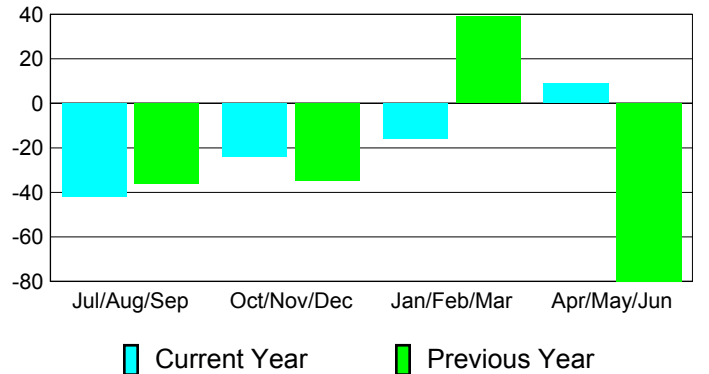

Gender Comparison 2010-2011

Jul/Aug/Sep

Oct/Nov/Dec

Jan/Feb/Mar

Apr/May/June

Male

Female