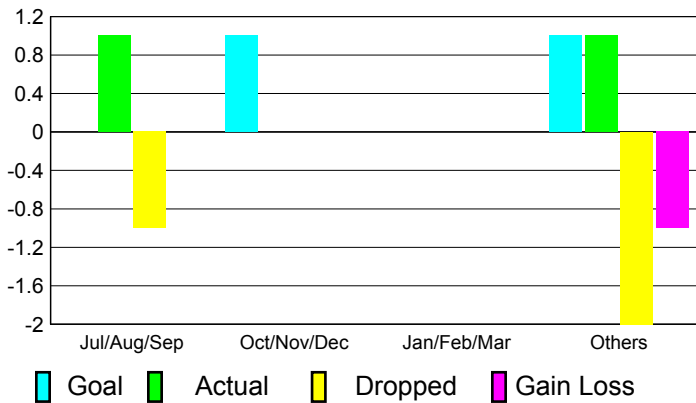

2010-2011 GMT Reports for District (or Undistricted) **District 4 C5**

GMT: **DANA M BIGGS**

Location: **CALIFORNIA**

GMT CA: **1**

CLUBS

**Club Results
2010-2011**

**Clubs
2009-2010**

Month	New Club Goal	Actual New Clubs	Actual Dropped Clubs	Gain/Loss of Clubs	Gain/Loss of Clubs
Jul/Aug/Sep	0	1	-1	0	0
Oct/Nov/Dec	1	0	0	0	0
Jan/Feb/Mar	0	0	0	0	0
Apr/May/June	1	1	-2	-1	0
Totals	2	2	-3	-1	0

Club Results 2010-2011

Goal, New, Dropped, Gain/Loss

Comparison of Club Gain/Loss

Current Year Compared to the Previous Year