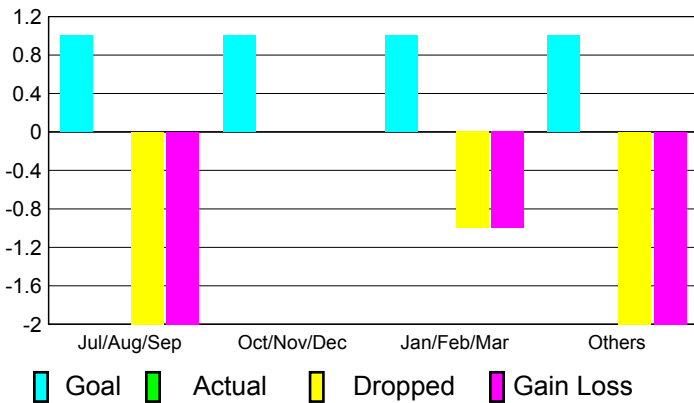

2010-2011 GMT Reports for District (or Undistricted) **District 4 L5**

GMT: **DANA M BIGGS**

Location: **CALIFORNIA**

GMT CA: **1**

CLUBS

Club Results
2010-2011

Clubs
2009-2010

Month	New Club Goal	Actual New Clubs	Actual Dropped Clubs	Gain/Loss of Clubs	Gain/Loss of Clubs
Jul/Aug/Sep	1	0	-2	-2	0
Oct/Nov/Dec	1	0	0	0	0
Jan/Feb/Mar	1	0	-1	-1	0
Apr/May/June	1	0	-2	-2	0
Totals	4	0	-5	-5	0

Club Results 2010-2011

Goal, New, Dropped, Gain/Loss

Comparison of Club Gain/Loss

Current Year Compared to the Previous Year