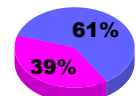

Oct/Nov/Dec