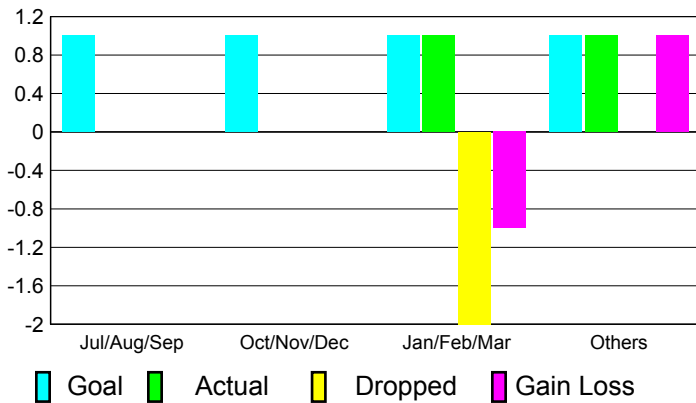

2010-2011 GMT Reports for District (or Undistricted) **District 4 L4**

GMT: **DANA M BIGGS**

Location: **CALIFORNIA**

GMT CA: **1**

CLUBS

Club Results
2010-2011

Clubs
2009-2010

Month	New Club Goal	Actual New Clubs	Actual Dropped Clubs	Gain/Loss of Clubs	Gain/Loss of Clubs
Jul/Aug/Sep	1	0	0	0	0
Oct/Nov/Dec	1	0	0	0	0
Jan/Feb/Mar	1	1	-2	-1	0
Apr/May/Jun	1	1	0	1	0
Totals	4	2	-2	0	0

Club Results 2010-2011

Goal, New, Dropped, Gain/Loss

Comparison of Club Gain/Loss

Current Year Compared to the Previous Year