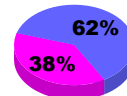

Jan/Feb/Mar