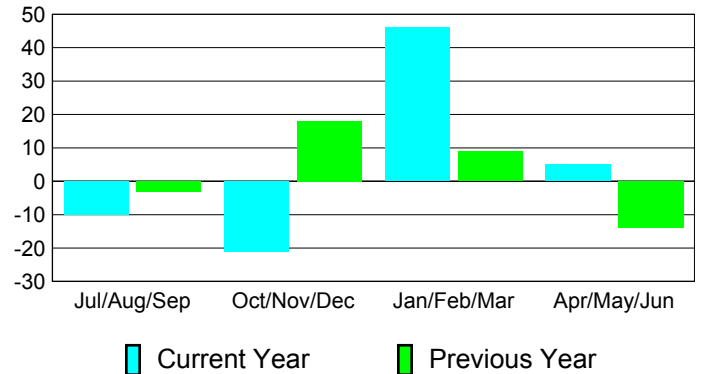

Gender Comparison 2010-2011

Jul/Aug/Sep

Oct/Nov/Dec

Jan/Feb/Mar

Apr/May/Jun

Male

Female