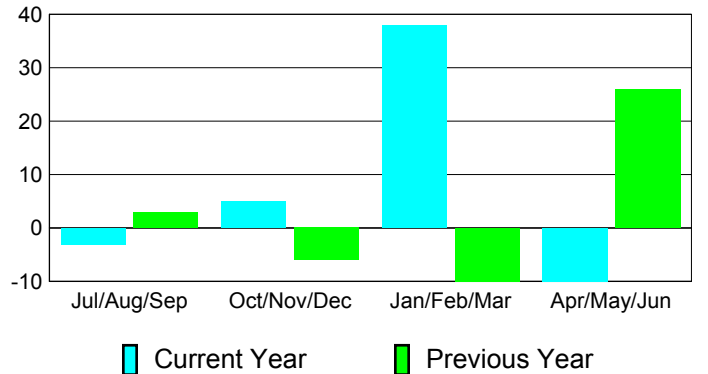

Gender Comparison 2010-2011

Jul/Aug/Sep

Oct/Nov/Dec

Jan/Feb/Mar

Apr/May/Jun

Male

Female