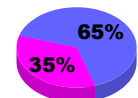

Oct/Nov/Dec