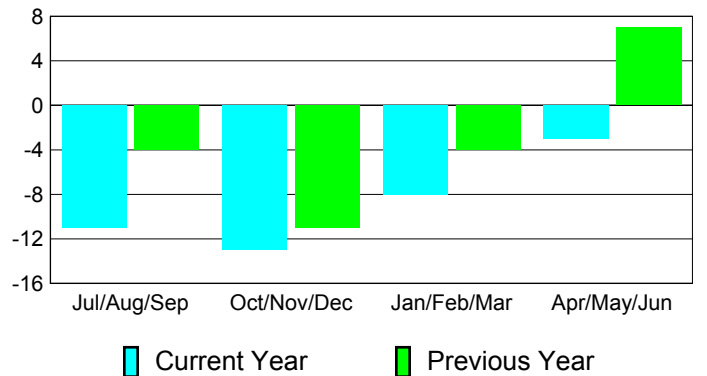

YTD Status Quo Clubs 2010-2011

Status Quo Clubs Compared to Status Quo Members

Gender Comparison 2010-2011

Jul/Aug/Sep

Oct/Nov/Dec

Jan/Feb/Mar

Apr/May/Jun

Male