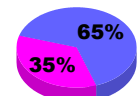

Oct/Nov/Dec