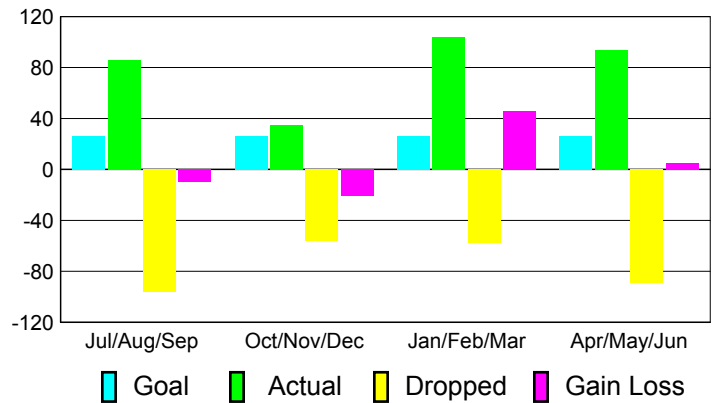

Membership Results 2010-2011

Goal, New, Dropped, Gain/Loss

Comparison of Membership Gain/Loss

Current Year Compared to the Previous Year