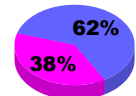

Apr/May/June

Male

Female