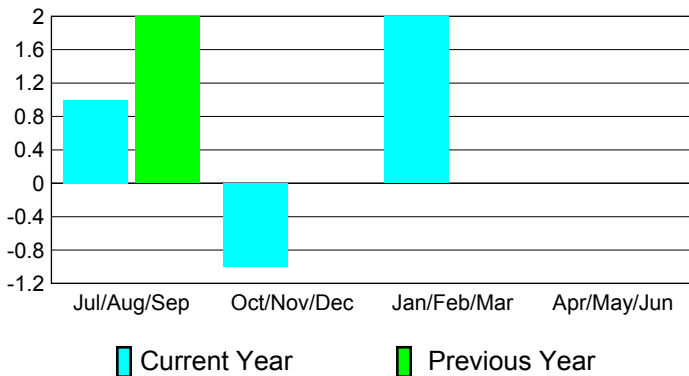

2010-2011 GMT Reports for District (or Undistricted) **District 4 C6**

GMT: **DANA M BIGGS**

Location: **CALIFORNIA**

GMT CA: **1**

CLUBS

**Club Results
2010-2011**

**Clubs
2009-2010**

Month	New Club Goal	Actual New Clubs	Actual Dropped Clubs	Gain/Loss of Clubs	Gain/Loss of Clubs
Jul/Aug/Sep	1	1	0	1	2
Oct/Nov/Dec	1	0	-1	-1	0
Jan/Feb/Mar	0	1	1	2	0
Apr/May/Jun	0	0	0	0	0
Totals	2	2	0	2	2

Club Results 2010-2011

Goal, New, Dropped, Gain/Loss

Comparison of Club Gain/Loss

Current Year Compared to the Previous Year

YTD Status Quo Clubs 2010-2011

Status Quo Clubs Compared to Status Quo Members

MEMBERSHIP

**Membership Results
2010-2011**

**Membership
2009-2010**

Month	Net Memb Goal	Actual New Memb	Actual Dropped Memb	Gain/Loss of Memb	Gain/Loss of Memb
Jul/Aug/Sep	35	73	-80	-7	57
Oct/Nov/Dec	35	35	-46	-11	28
Jan/Feb/Mar	15	87	-35	52	-38
Apr/May/Jun	15	76	-63	13	-56
Totals	100	271	-224	47	-9

Membership Results 2010-2011

Goal, New, Dropped, Gain/Loss

Comparison of Membership Gain/Loss

Current Year Compared to the Previous Year

Gender Comparison 2010-2011

Jul/Aug/Sep

Oct/Nov/Dec

Jan/Feb/Mar

Apr/May/Jun

Male

Female