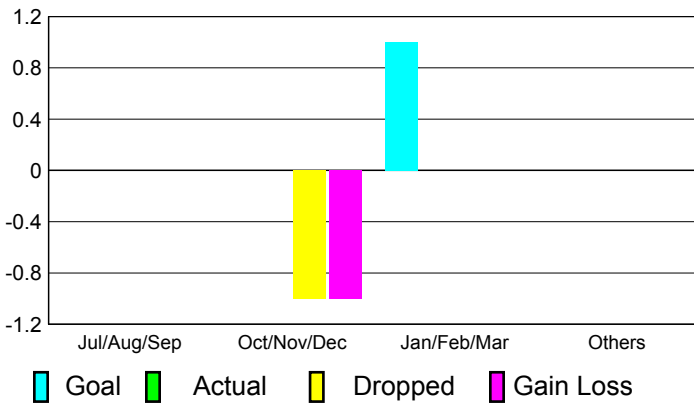

2010-2011 GMT Reports for District (or Undistricted) **District 19 G**

GMT: **DANA M BIGGS**

Location: **WASHINGTON**

GMT CA: **1**

CLUBS

**Club Results
2010-2011**

**Clubs
2009-2010**

Month	New Club Goal	Actual New Clubs	Actual Dropped Clubs	Gain/Loss of Clubs	Gain/Loss of Clubs
Jul/Aug/Sep	0	0	0	0	0
Oct/Nov/Dec	0	0	-1	-1	0
Jan/Feb/Mar	1	0	0	0	0
Apr/May/Jun	0	0	0	0	0
Totals	1	0	-1	-1	0

Club Results 2010-2011

Goal, New, Dropped, Gain/Loss

Comparison of Club Gain/Loss

Current Year Compared to the Previous Year