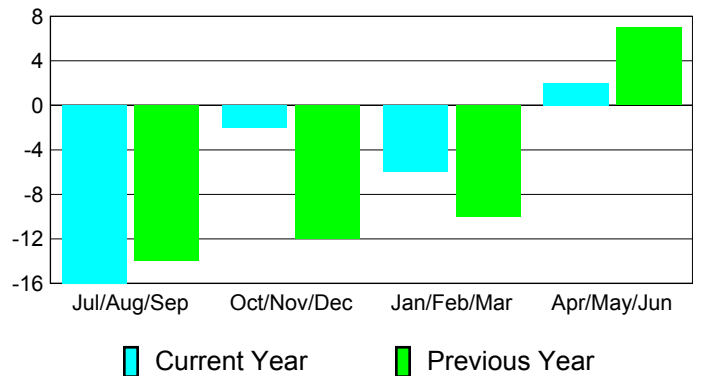

Gender Comparison 2010-2011

Jul/Aug/Sep

Oct/Nov/Dec

Jan/Feb/Mar

Apr/May/June

Male

Female