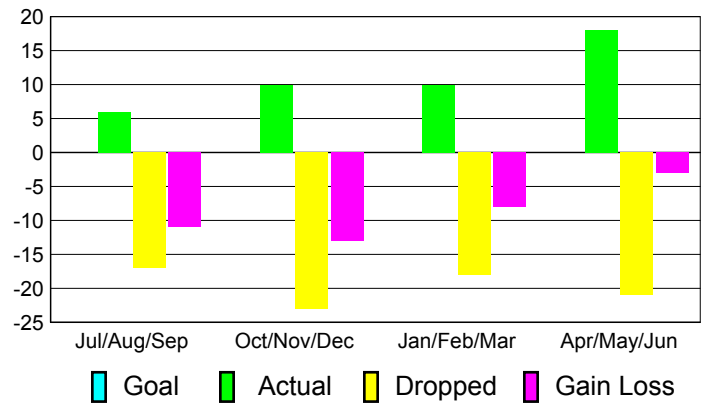

Membership Results 2010-2011

Goal, New, Dropped, Gain/Loss