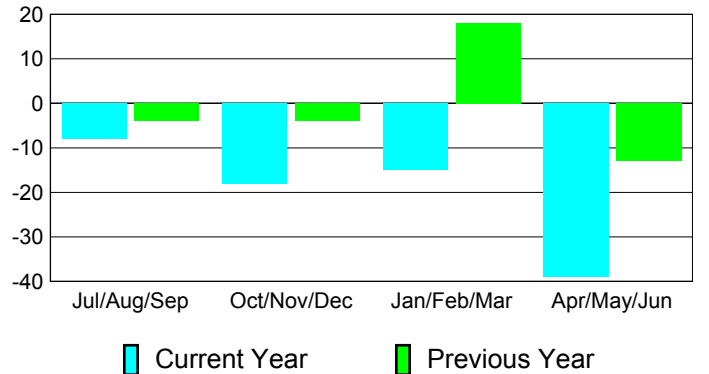

Gender Comparison 2010-2011

Jul/Aug/Sep

Oct/Nov/Dec

Jan/Feb/Mar

Apr/May/June

Male

Female