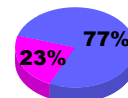

Gender Comparison 2010-2011

Jul/Aug/Sep