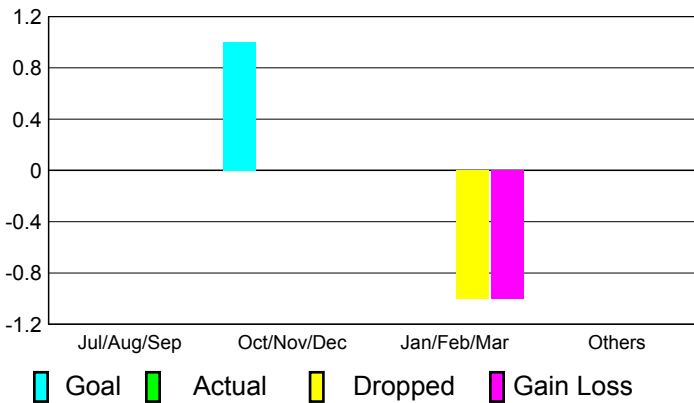

2010-2011 GMT Reports for District (or Undistricted) **District 37 S**

GMT: **DANA M BIGGS**

Location: **MONTANA**

GMT CA: **1**

CLUBS

**Club Results
2010-2011**

**Clubs
2009-2010**

Month	New Club Goal	Actual New Clubs	Actual Dropped Clubs	Gain/Loss of Clubs	Gain/Loss of Clubs
Jul/Aug/Sep	0	0	0	0	0
Oct/Nov/Dec	1	0	0	0	0
Jan/Feb/Mar	0	0	-1	-1	0
Apr/May/Jun	0	0	0	0	1
Totals	1	0	-1	-1	1

Club Results 2010-2011

Goal, New, Dropped, Gain/Loss

MEMBERSHIP

**Membership Results
2010-2011**

**Membership
2009-2010**

Month	Net Memb Goal	Actual New Memb	Actual Dropped Memb	Gain/Loss of Memb	Gain/Loss of Memb
Jul/Aug/Sep	5	21	-19	2	-14
Oct/Nov/Dec	25	38	-44	-6	0
Jan/Feb/Mar	5	42	-41	1	16
Apr/May/Jun	5	24	-39	-15	5
Totals	40	125	-143	-18	7