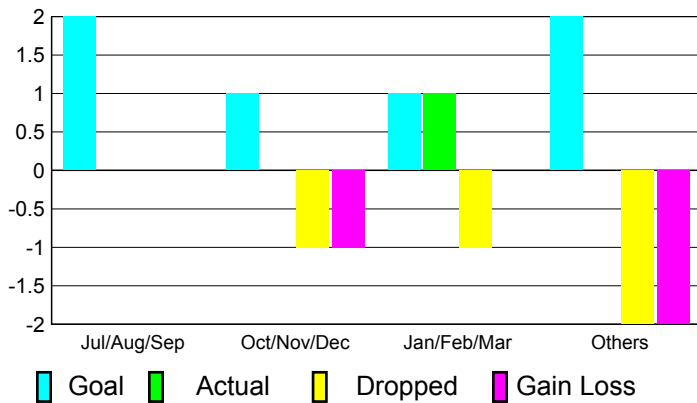

2010-2011 GMT Reports for District (or Undistricted) **District 36 O**

GMT: **DANA M BIGGS**

Location: **OREGON**

GMT CA: **1**

CLUBS

Club Results
2010-2011

Clubs
2009-2010

Month	New Club Goal	Actual New Clubs	Actual Dropped Clubs	Gain/Loss of Clubs	Gain/Loss of Clubs
Jul/Aug/Sep	2	0	0	0	0
Oct/Nov/Dec	1	0	-1	-1	1
Jan/Feb/Mar	1	1	-1	0	-1
Apr/May/June	2	0	-2	-2	0
Totals	6	1	-4	-3	0

Club Results 2010-2011

Goal, New, Dropped, Gain/Loss

Comparison of Club Gain/Loss

Current Year Compared to the Previous Year