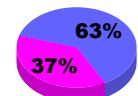

Oct/Nov/Dec