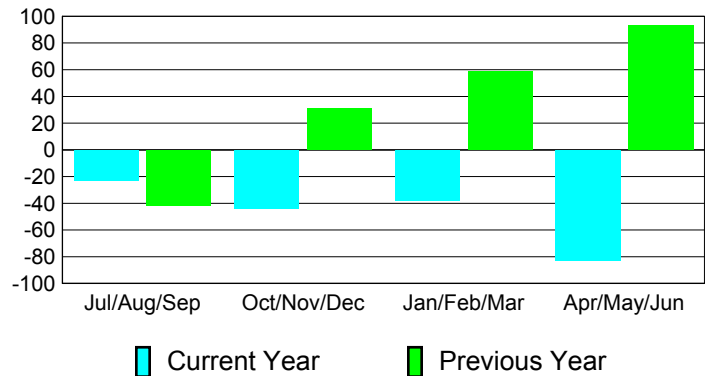

Gender Comparison 2010-2011

Jul/Aug/Sep

Oct/Nov/Dec

Jan/Feb/Mar

Apr/May/June

Male

Female