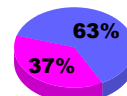

Gender Comparison 2010-2011

Jul/Aug/Sep