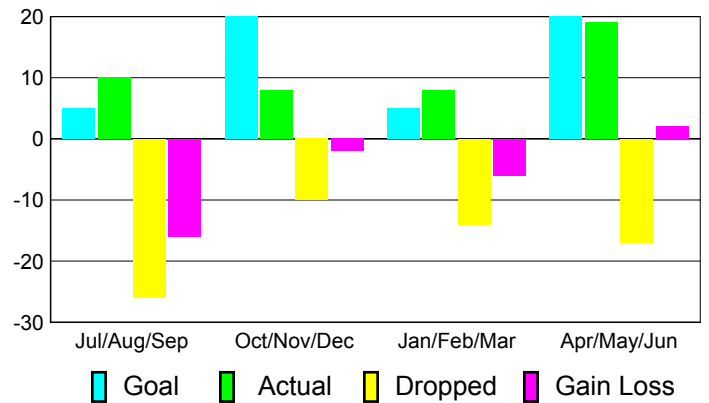

Membership Results 2010-2011

Goal, New, Dropped, Gain/Loss

Comparison of Membership Gain/Loss

Current Year Compared to the Previous Year