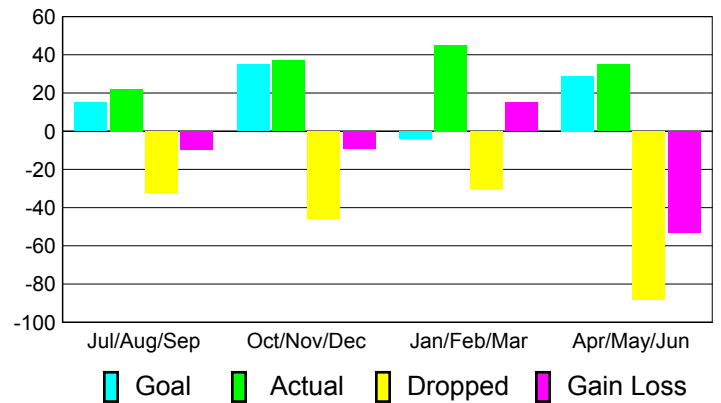

Membership Results 2010-2011

Goal, New, Dropped, Gain/Loss

Comparison of Membership Gain/Loss

Current Year Compared to the Previous Year