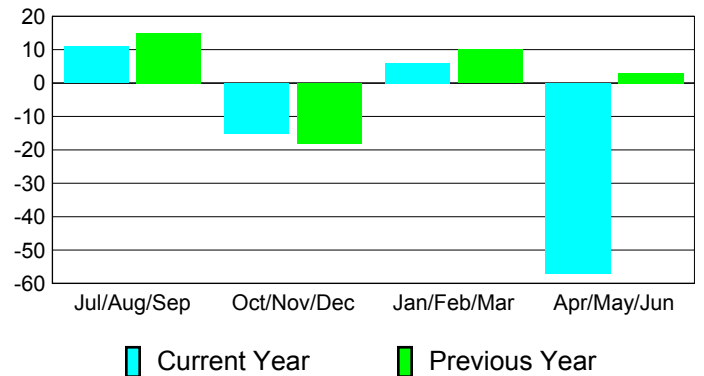

Gender Comparison 2010-2011

Jul/Aug/Sep

Oct/Nov/Dec

Jan/Feb/Mar

Apr/May/June

Male

Female