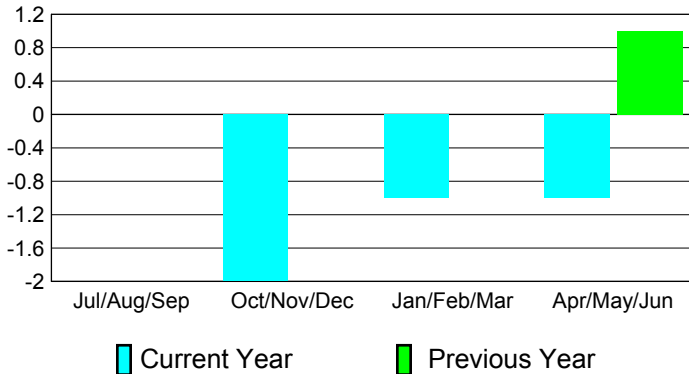

2010-2011 GMT Reports for District (or Undistricted) District 4 C4

GMT: **DANA M BIGGS**

Location: **CALIFORNIA**

GMT CA: **1**

CLUBS

Club Results
2010-2011

Clubs
2009-2010

Month	New Club Goal	Actual New Clubs	Actual Dropped Clubs	Gain/Loss of Clubs	Gain/Loss of Clubs
Jul/Aug/Sep	1	0	0	0	0
Oct/Nov/Dec	0	0	-2	-2	0
Jan/Feb/Mar	0	0	-1	-1	0
Apr/May/June	1	0	-1	-1	1
Totals	2	0	-4	-4	1

Club Results 2010-2011

Goal, New, Dropped, Gain/Loss

Comparison of Club Gain/Loss

Current Year Compared to the Previous Year

YTD Status Quo Clubs 2010-2011

Status Quo Clubs Compared to Status Quo Members

MEMBERSHIP

Membership Results
2010-2011

Membership
2009-2010

Month	Net Memb Goal	Actual New Memb	Actual Dropped Memb	Gain/Loss of Memb	Gain/Loss of Memb
Jul/Aug/Sep	30	53	-79	-26	-16
Oct/Nov/Dec	20	24	-53	-29	-31
Jan/Feb/Mar	10	32	-77	-45	-22
Apr/May/June	30	44	-80	-36	8
Totals	90	153	-289	-136	-61

Membership Results 2010-2011

Goal, New, Dropped, Gain/Loss

Comparison of Membership Gain/Loss

Current Year Compared to the Previous Year

Gender Comparison 2010-2011

Jul/Aug/Sep

Oct/Nov/Dec

Jan/Feb/Mar

Apr/May/June

Male

Female