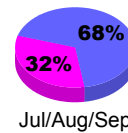

Gender Comparison 2010-2011

Jul/Aug/Sep