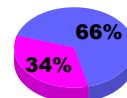

Gender Comparison 2010-2011

Jul/Aug/Sep