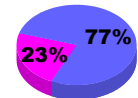

Apr/May/June

Male

Female