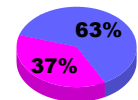

Apr/May/Jun

Male

Female