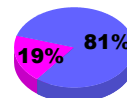

Gender Comparison 2010-2011

Jul/Aug/Sep