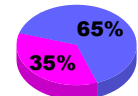

Apr/May/June

Male

Female