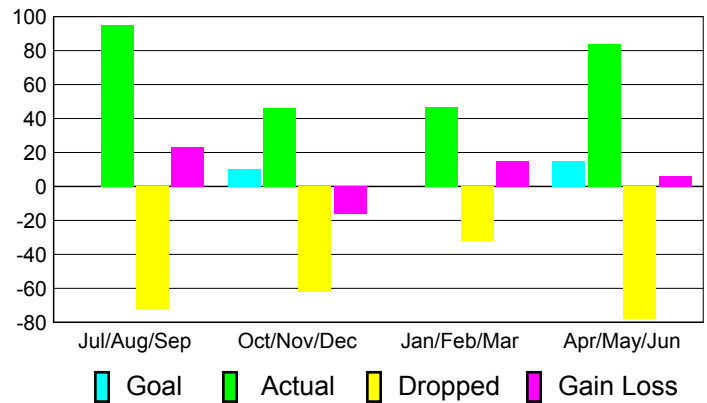

Membership Results 2010-2011

Goal, New, Dropped, Gain/Loss

Comparison of Membership Gain/Loss

Current Year Compared to the Previous Year