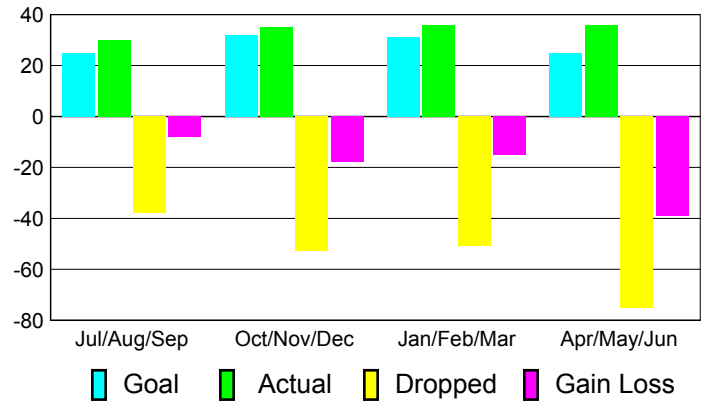

Membership Results 2010-2011

Goal, New, Dropped, Gain/Loss

Comparison of Membership Gain/Loss

Current Year Compared to the Previous Year