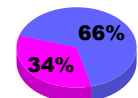

Oct/Nov/Dec