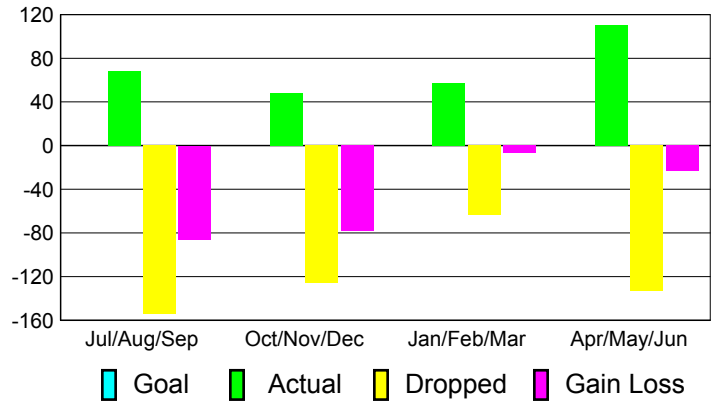

Membership Results 2010-2011

Goal, New, Dropped, Gain/Loss

Comparison of Membership Gain/Loss

Current Year Compared to the Previous Year