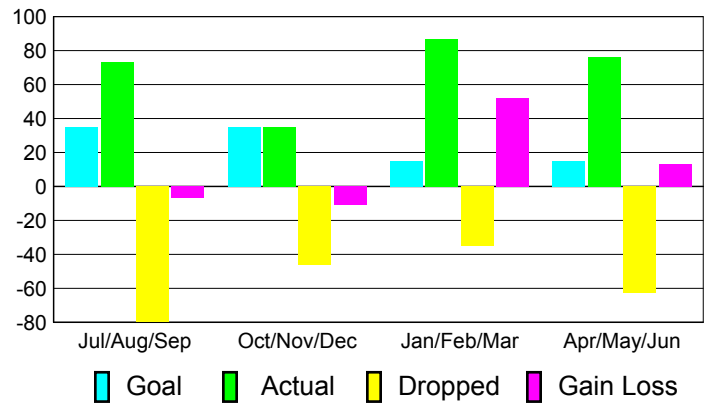

Membership Results 2010-2011

Goal, New, Dropped, Gain/Loss

Comparison of Membership Gain/Loss

Current Year Compared to the Previous Year