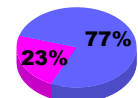

Oct/Nov/Dec