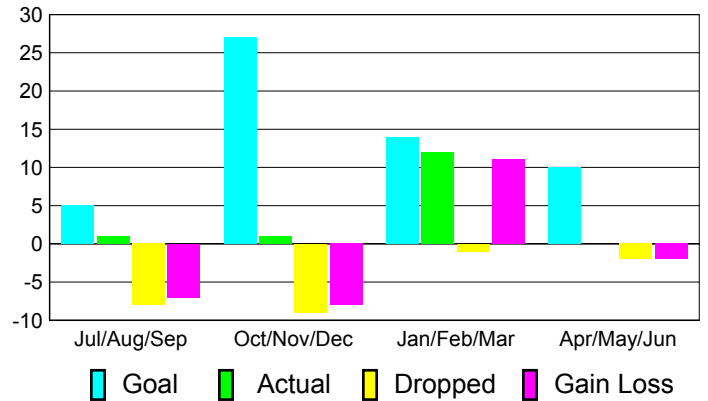

Membership Results 2010-2011

Goal, New, Dropped, Gain/Loss