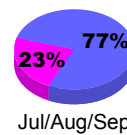

YTD Status Quo Clubs 2010-2011

Status Quo Clubs Compared to Status Quo Members

Gender Comparison 2010-2011

Jul/Aug/Sep

Oct/Nov/Dec

Jan/Feb/Mar

Apr/May/Jun

Male