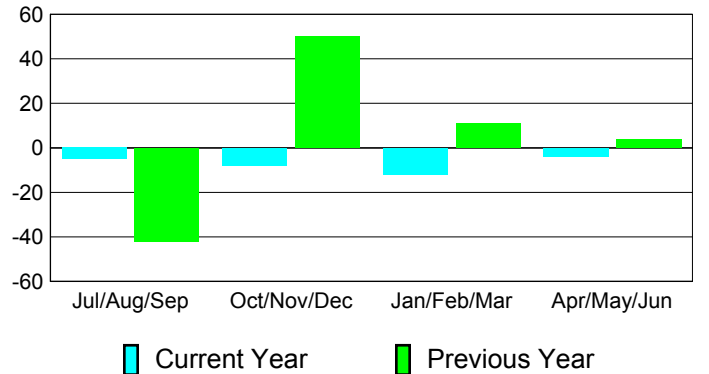

Gender Comparison 2010-2011

Male

Female