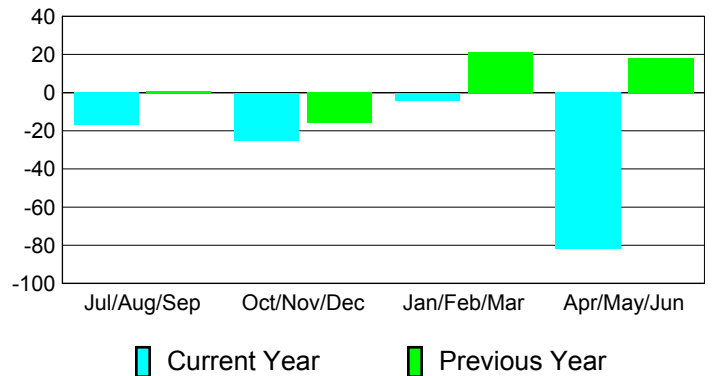

Gender Comparison 2010-2011

Jul/Aug/Sep

Oct/Nov/Dec

Jan/Feb/Mar

Apr/May/June

Male

Female