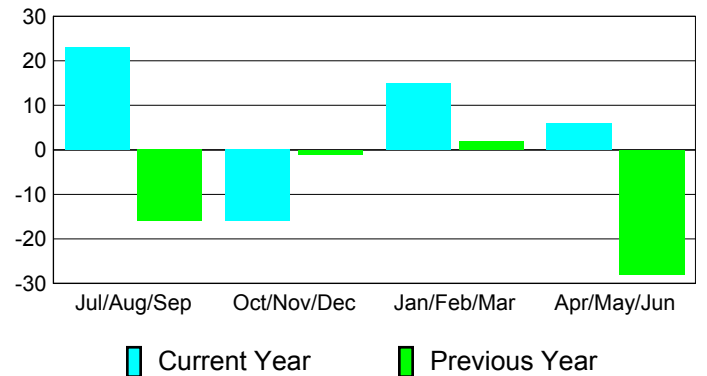

Gender Comparison 2010-2011

Jul/Aug/Sep

Oct/Nov/Dec

Jan/Feb/Mar

Apr/May/June

Male

Female