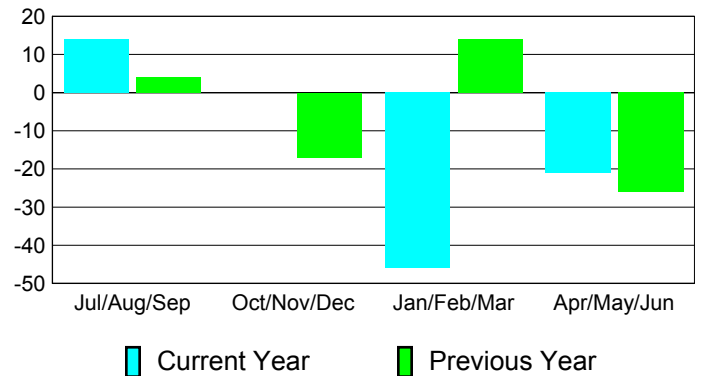

Gender Comparison 2010-2011

Jul/Aug/Sep

Oct/Nov/Dec

Jan/Feb/Mar

Apr/May/June

Male

Female