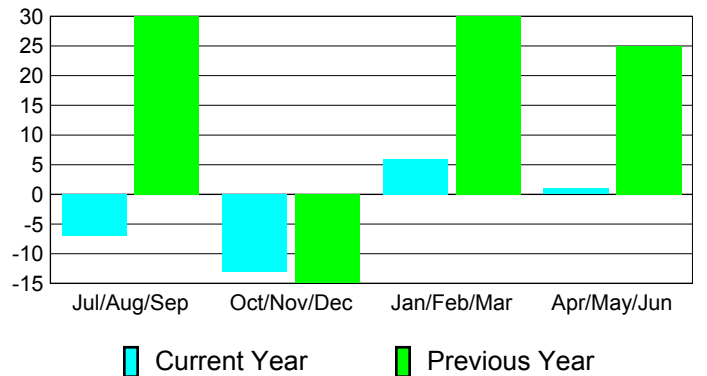

Gender Comparison 2010-2011

Jul/Aug/Sep

Oct/Nov/Dec

Jan/Feb/Mar

Apr/May/June

Male

Female