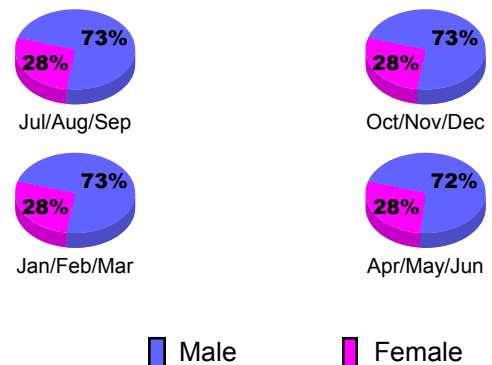

YTD Status Quo Clubs 2010-2011

Status Quo Clubs Compared to Status Quo Members

Gender Comparison 2010-2011

2010-2011 GMT Reports for District (or Undistricted) **District 46 NEVADA**

GMT: **DANA M BIGGS**