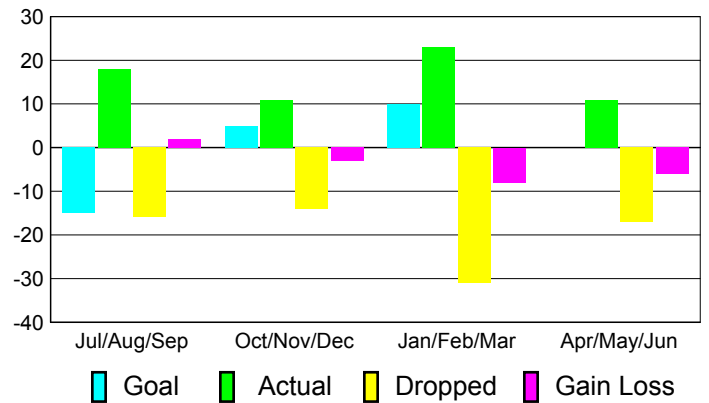

Membership Results 2010-2011

Goal, New, Dropped, Gain/Loss