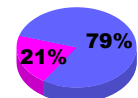

Oct/Nov/Dec