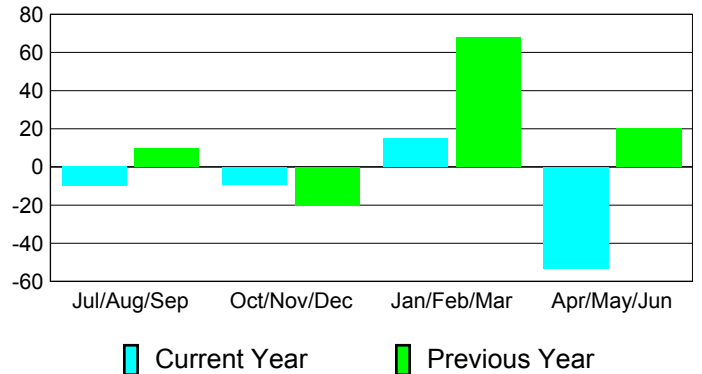

Gender Comparison 2010-2011

Jul/Aug/Sep

Oct/Nov/Dec

Jan/Feb/Mar

Apr/May/Jun

Male

Female