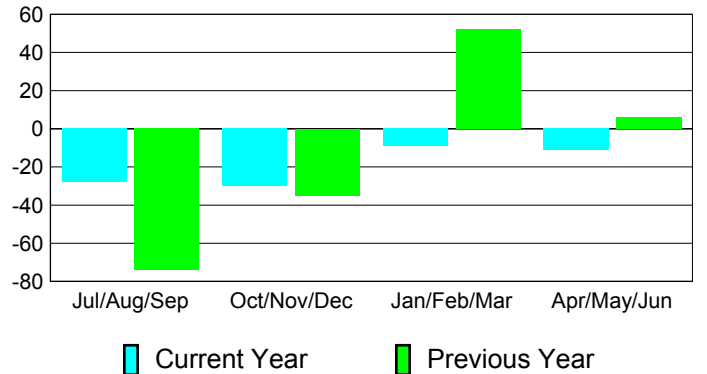

Gender Comparison 2010-2011

Jul/Aug/Sep

Oct/Nov/Dec

Jan/Feb/Mar

Apr/May/Jun

Male

Female