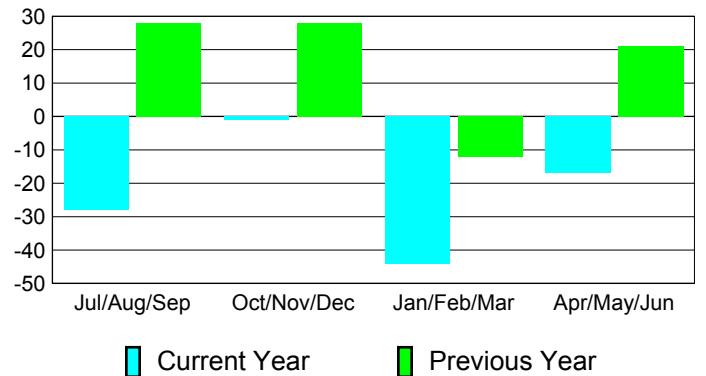

Gender Comparison 2010-2011

Jul/Aug/Sep

Oct/Nov/Dec

Jan/Feb/Mar

Apr/May/June

Male

Female