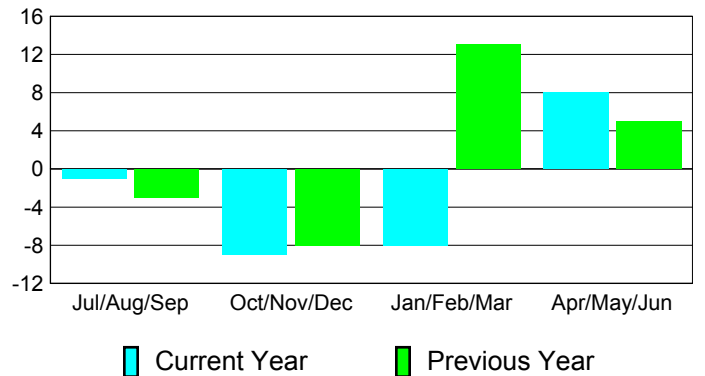

Gender Comparison 2010-2011

Jul/Aug/Sep

Oct/Nov/Dec

Jan/Feb/Mar

Apr/May/Jun

Male

Female