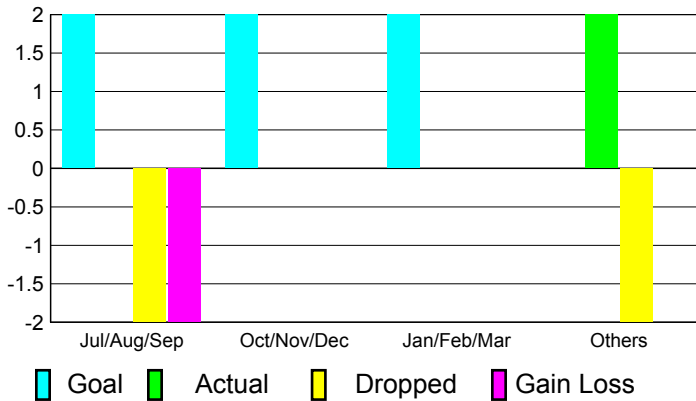

2010-2011 GMT Reports for District (or Undistricted) District 4 L2

GMT: **DANA M BIGGS**

Location: **CALIFORNIA**

GMT CA: **1**

CLUBS

**Club Results
2010-2011**

**Clubs
2009-2010**

Month	New Club Goal	Actual New Clubs	Actual Dropped Clubs	Gain/Loss of Clubs	Gain/Loss of Clubs
Jul/Aug/Sep	2	0	-2	-2	2
Oct/Nov/Dec	2	0	0	0	1
Jan/Feb/Mar	2	0	0	0	1
Apr/May/Jun	0	2	-2	0	0
Totals	6	2	-4	-2	4

Club Results 2010-2011

Goal, New, Dropped, Gain/Loss

Comparison of Club Gain/Loss

Current Year Compared to the Previous Year