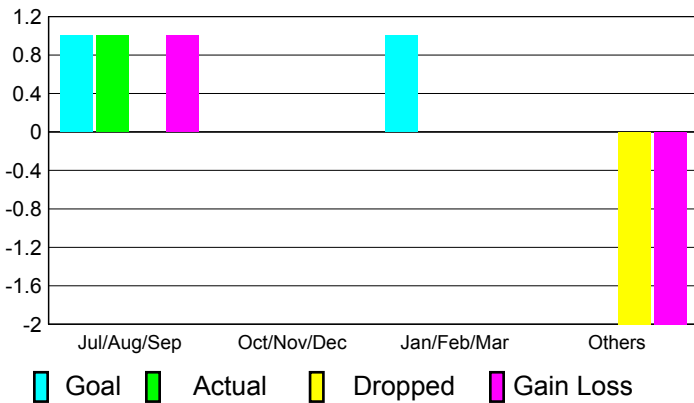

2010-2011 GMT Reports for District (or Undistricted) **District 36 E OREGON**

GMT: **DANA M BIGGS**

Location: **OREGON**

GMT CA: **1**

CLUBS

**Club Results
2010-2011**

**Clubs
2009-2010**

Month	New Club Goal	Actual New Clubs	Actual Dropped Clubs	Gain/Loss of Clubs	Gain/Loss of Clubs
Jul/Aug/Sep	1	1	0	1	0
Oct/Nov/Dec	0	0	0	0	0
Jan/Feb/Mar	1	0	0	0	0
Apr/May/June	0	0	-2	-2	1
Totals	2	1	-2	-1	1

Club Results 2010-2011

Goal, New, Dropped, Gain/Loss

Comparison of Club Gain/Loss

Current Year Compared to the Previous Year