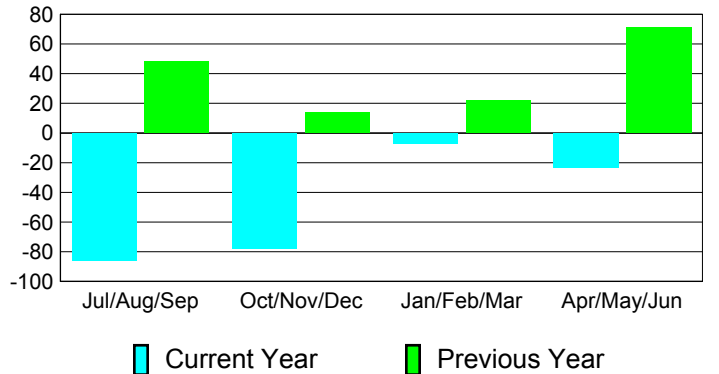

Gender Comparison 2010-2011

Jul/Aug/Sep

Oct/Nov/Dec

Jan/Feb/Mar

Apr/May/Jun

Male

Female