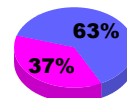

Gender Comparison 2010-2011

Jul/Aug/Sep