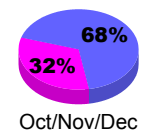

Oct/Nov/Dec